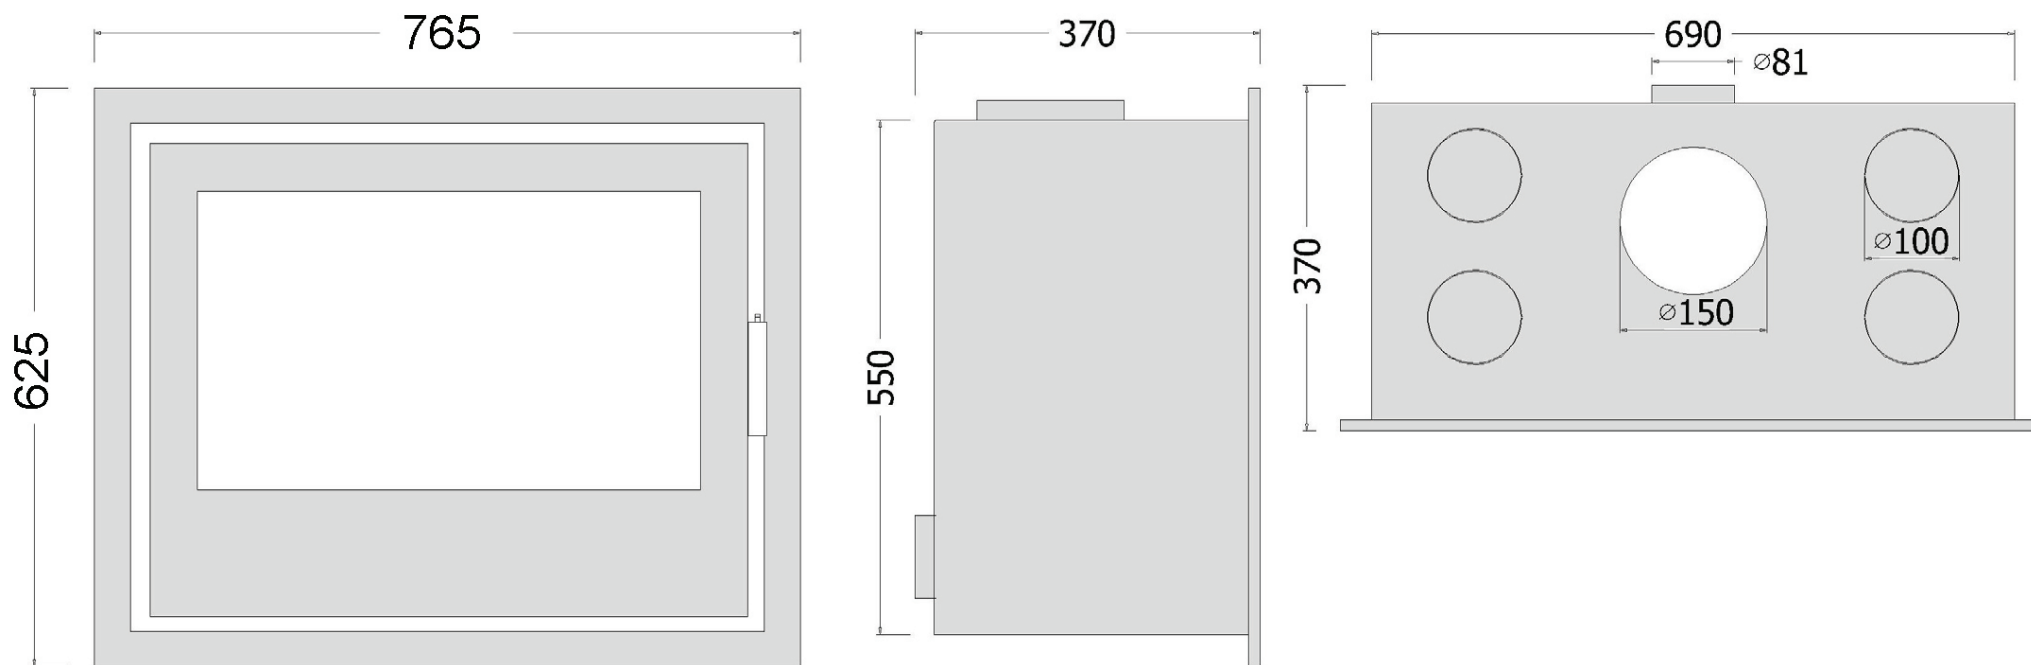

# LISBON 700 - CASSETTE - DIMENSIONS

\*All measurements in millimetres (MM)  
All Dimensions are correct at time of publishing, but may be subject to slight change.  
Please confirm exact dimensions before commencing installation works

HEIGHT: 625mm | WIDTH: 765mm | DEPTH: 370mm | FLUE SIZE: 153mm

BACK-BOX HEIGHT: 550mm | BACK-BOX WIDTH: 690mm