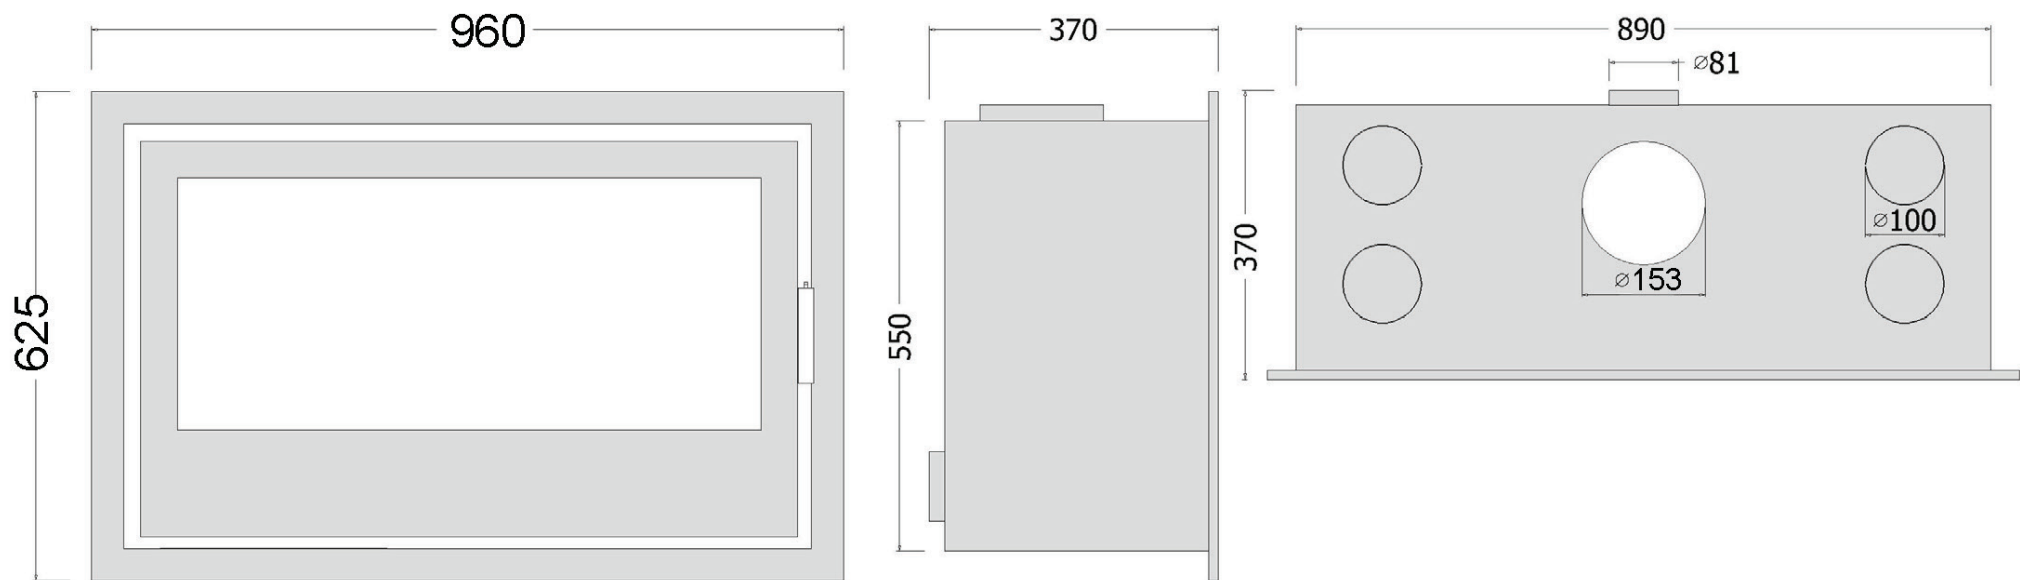

# LISBON 900 - CASSETTE - DIMENSIONS

\*All measurements in millimetres (MM)  
All Dimensions are correct at time of publishing, but may be subject to slight change.  
Please confirm exact dimensions before commencing installation works

HEIGHT: 625mm | WIDTH: 960mm | DEPTH: 370mm | FLUE SIZE: 153mm

BACK-BOX HEIGHT: 550mm | BACK-BOX WIDTH: 890mm