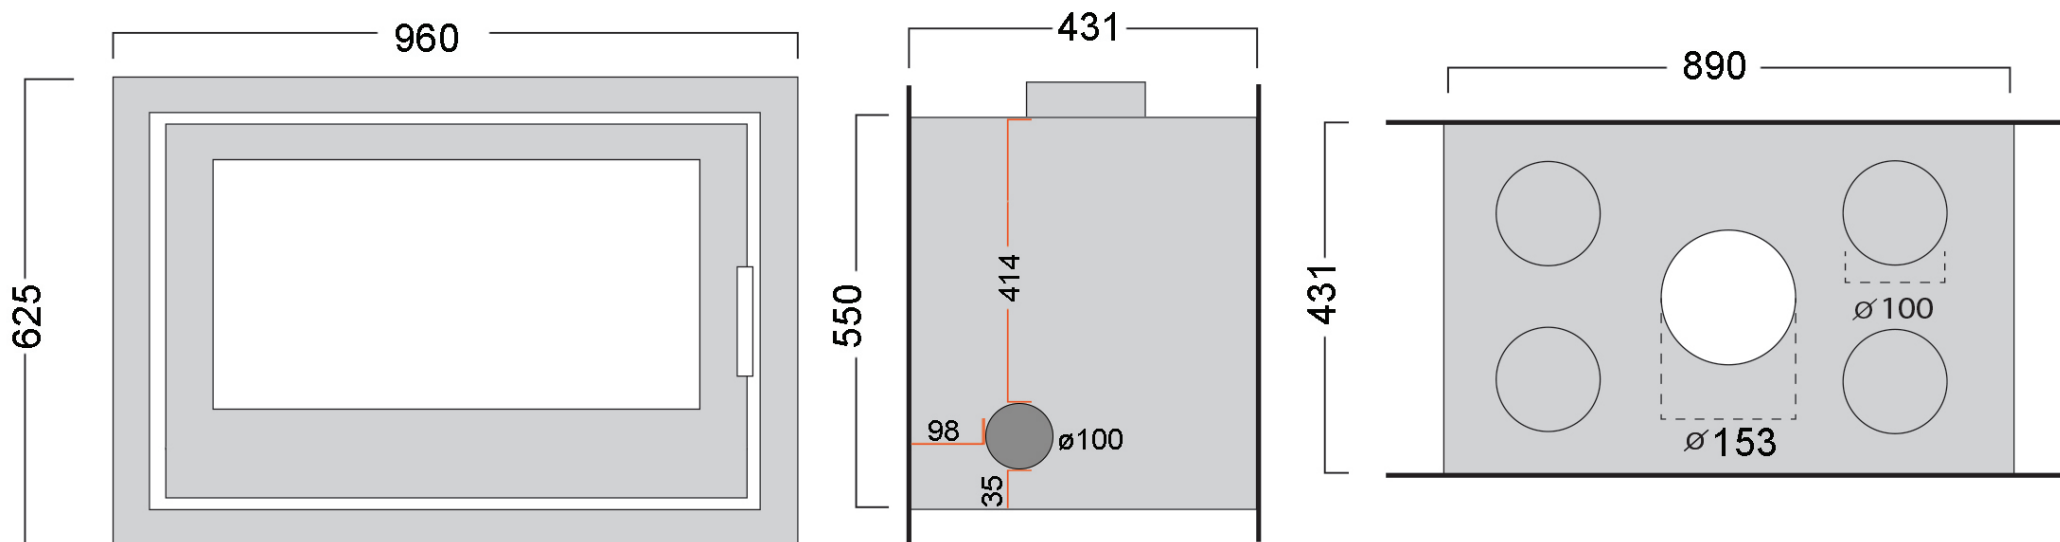

LISBON 900 DS - CASSETTE - DEMINSIONS

*All measurements in millimetres (MM)
All Dimensions are correct at time of publishing, but may be subject to slight change.
Please confirm exact dimensions before commencing installation works

HEIGHT: 625mm | WIDTH: 960mm | DEPTH: 370mm | FLUE SIZE: 153mm

BACK-BOX HEIGHT: 550mm | BACK-BOX WIDTH: 890mm