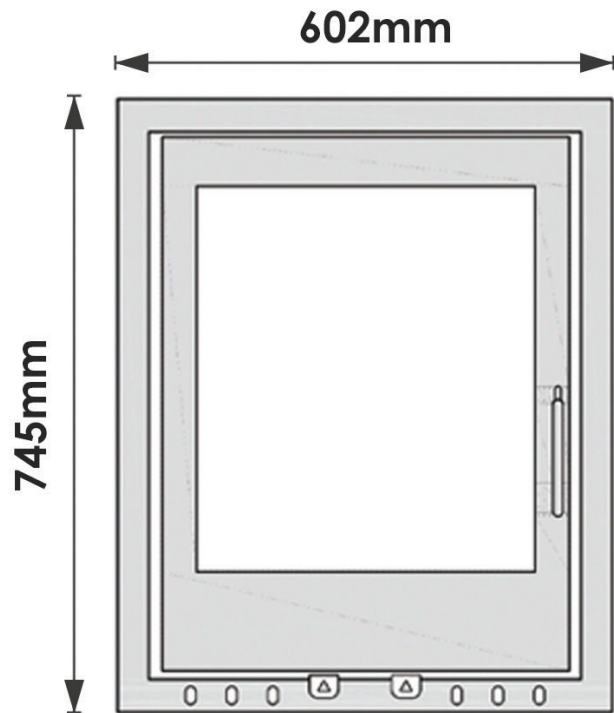

# MADRID 8kW - INSERT - DIMENSIONS

\*All measurements in millimetres (MM)  
All Dimensions are correct at time of publishing, but may be subject to slight change.  
Please confirm exact dimensions before commencing installation works

HEIGHT: 745mm | WIDTH: 502mm | DEPTH: 462mm | FLUE SIZE: 152mm  
BACK-BOX DEPT: 310mm | BACK-BOX WIDTH: 424mm