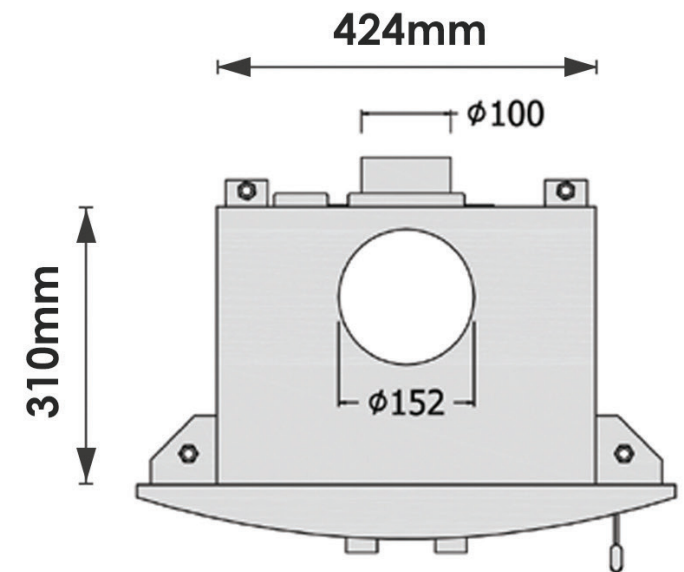

# MADRID 8kW - INSERT - DIMENSIONS

\*All measurements in millimetres (MM)  
All Dimensions are correct at time of publishing, but may be subject to slight change.  
Please confirm exact dimensions before commencing installation works

HEIGHT: 745mm | WIDTH: 502mm | DEPTH: 462mm | FLUE SIZE: 152mm  
BACK-BOX DEPT: 310mm | BACK-BOX WIDTH: 424mm