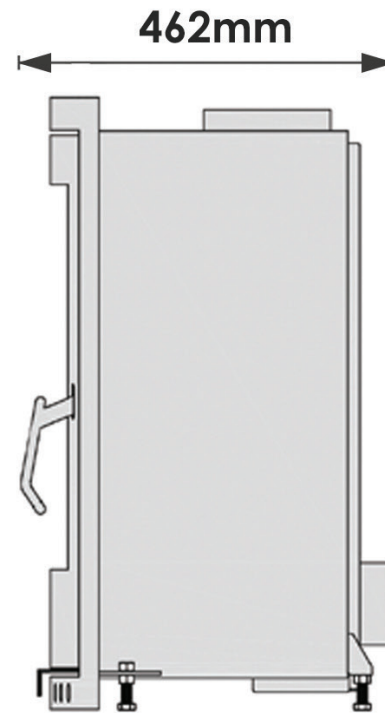

# MADRID 8kW - INSERT - DIMENSIONS

\*All measurements in millimetres (MM)  
All Dimensions are correct at time of publishing, but may be subject to slight change.  
Please confirm exact dimensions before commencing installation works

HEIGHT: 745mm | WIDTH: 502mm | DEPTH: 462mm | FLUE SIZE: 152mm  
BACK-BOX DEPT: 310mm | BACK-BOX WIDTH: 424mm