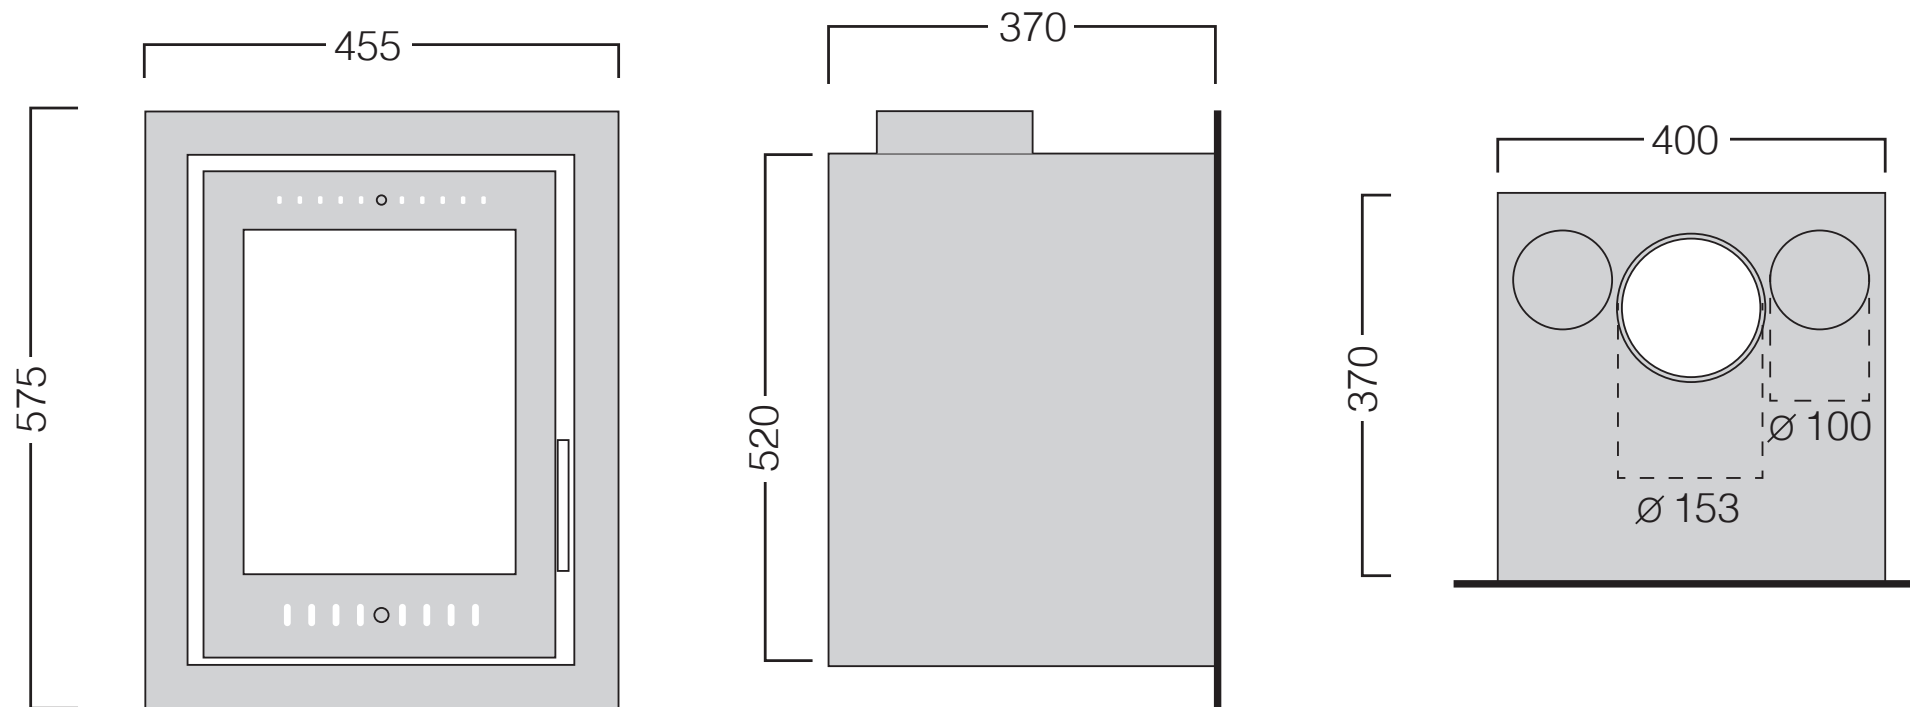

PORTO 400 - DIMENSIONS

*All measurements in millimetres (MM)
All Dimensions are correct at time of publishing, but may be subject to slight change.
Please confirm exact dimensions before commencing installation works

HEIGHT: 575mm | WIDTH: 455mm | DEPTH: 370mm | FLUE SIZE: 153mm

BACK-BOX HEIGHT: 520mm | BACK-BOX WIDTH: 400mm