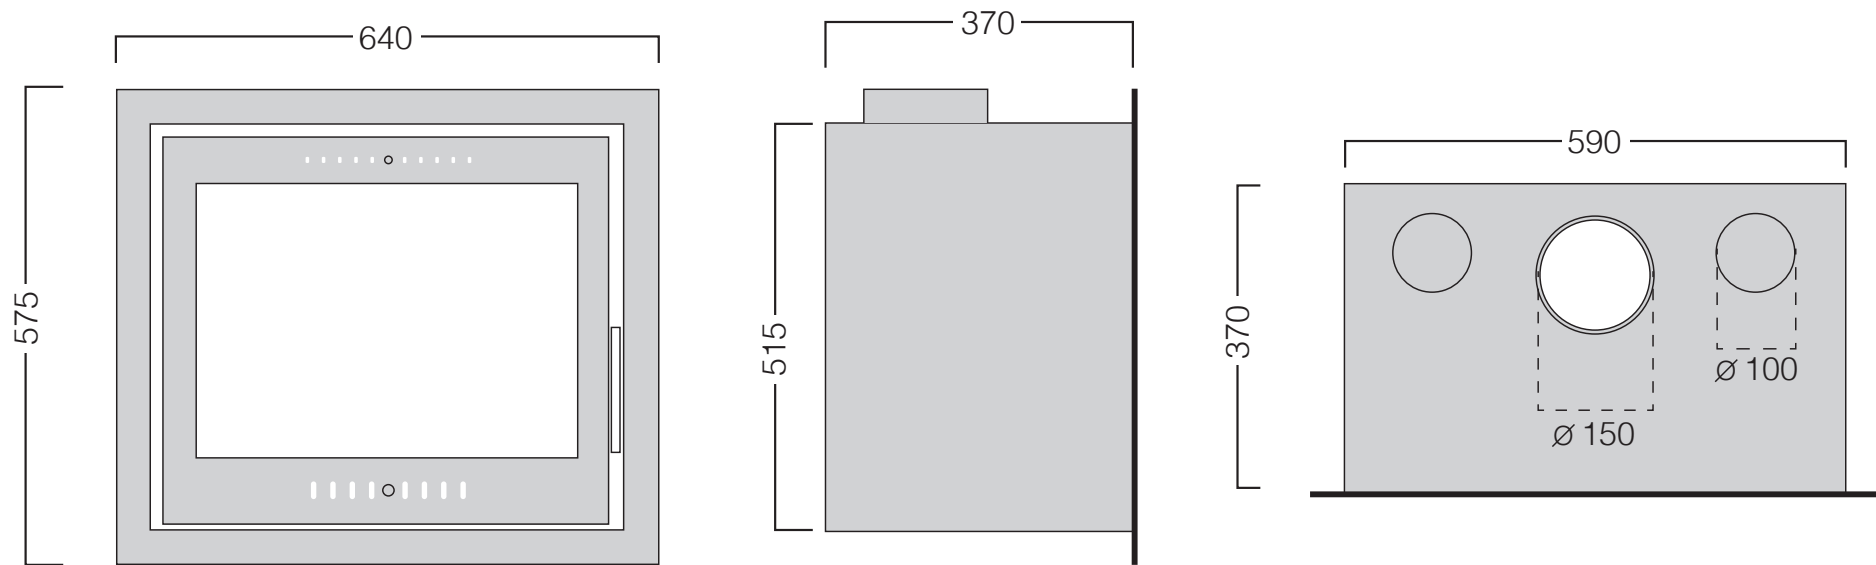

PORTO 600 - DIMENSIONS

*All measurements in millimetres (MM)
All Dimensions are correct at time of publishing, but may be subject to slight change.
Please confirm exact dimensions before commencing installation works

HEIGHT: 575mm | WIDTH: 640mm | DEPTH: 370mm | FLUE SIZE: 153mm
BACK-BOX HEIGHT: 515mm | BACK-BOX WIDTH: 590mm