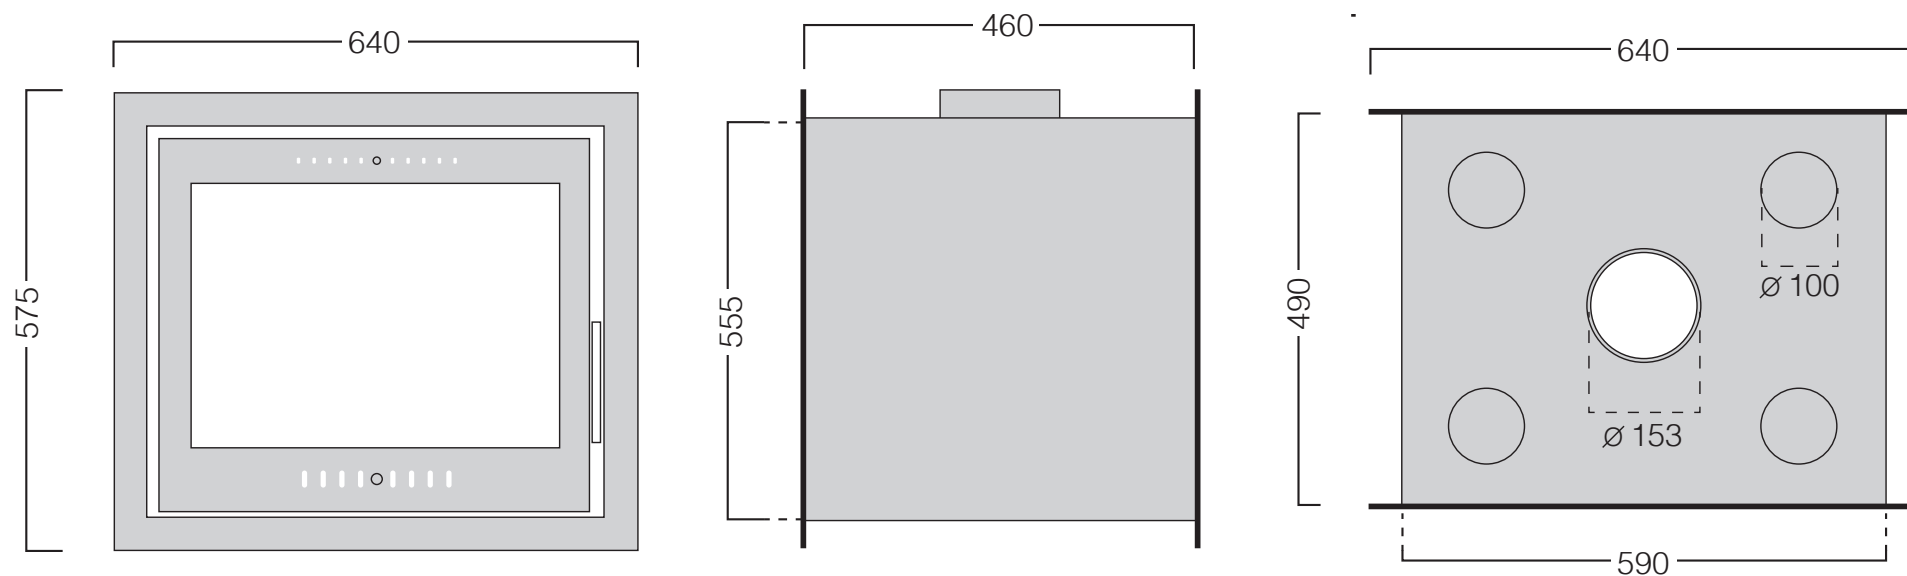

PORTO 600 DS - DIMENSIONS

*All measurements in millimetres (MM)
All Dimensions are correct at time of publishing, but may be subject to slight change.
Please confirm exact dimensions before commencing installation works

HEIGHT: 575mm | WIDTH: 640mm | DEPTH: 460mm | FLUE SIZE: 153mm

BACK-BOX HEIGHT: 555mm | BACK-BOX WIDTH: 590mm