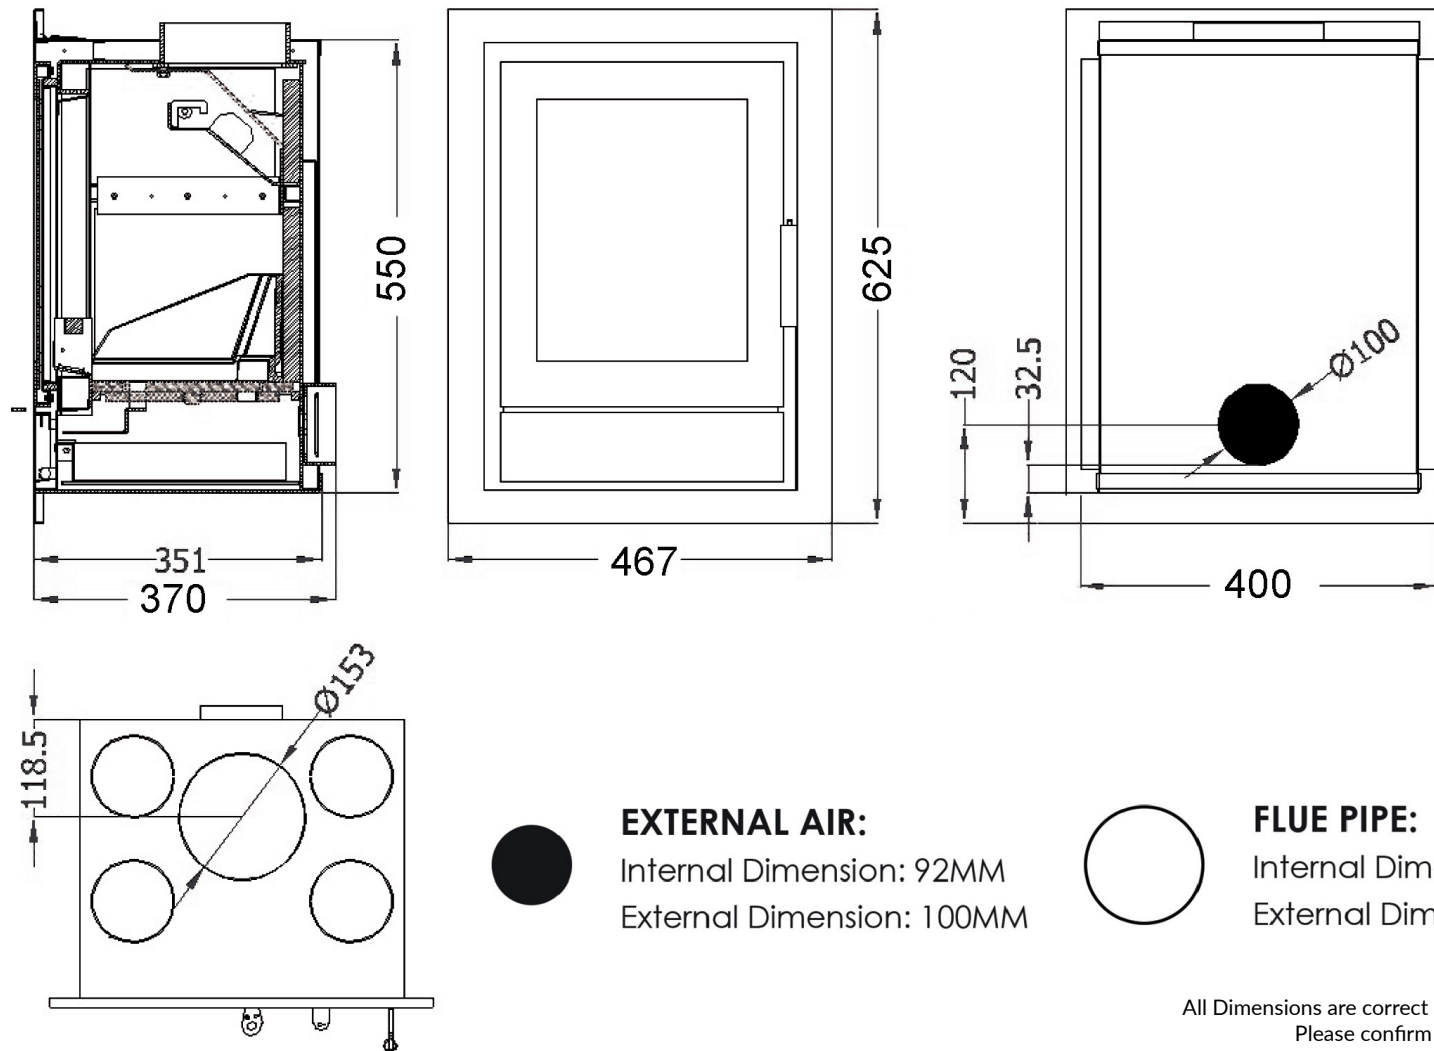

SEVILLE 400 - CASSETTE - DIMENSIONS

*All measurements in millimetres (MM)
All Dimensions are correct at time of publishing, but may be subject to slight change.
Please confirm exact dimensions before commencing installation works

HEIGHT: 625mm | WIDTH: 467mm | DEPTH: 370mm | FLUE SIZE: 153mm

BACK-BOX HEIGHT: 550mm | BACK-BOX WIDTH: 400mm