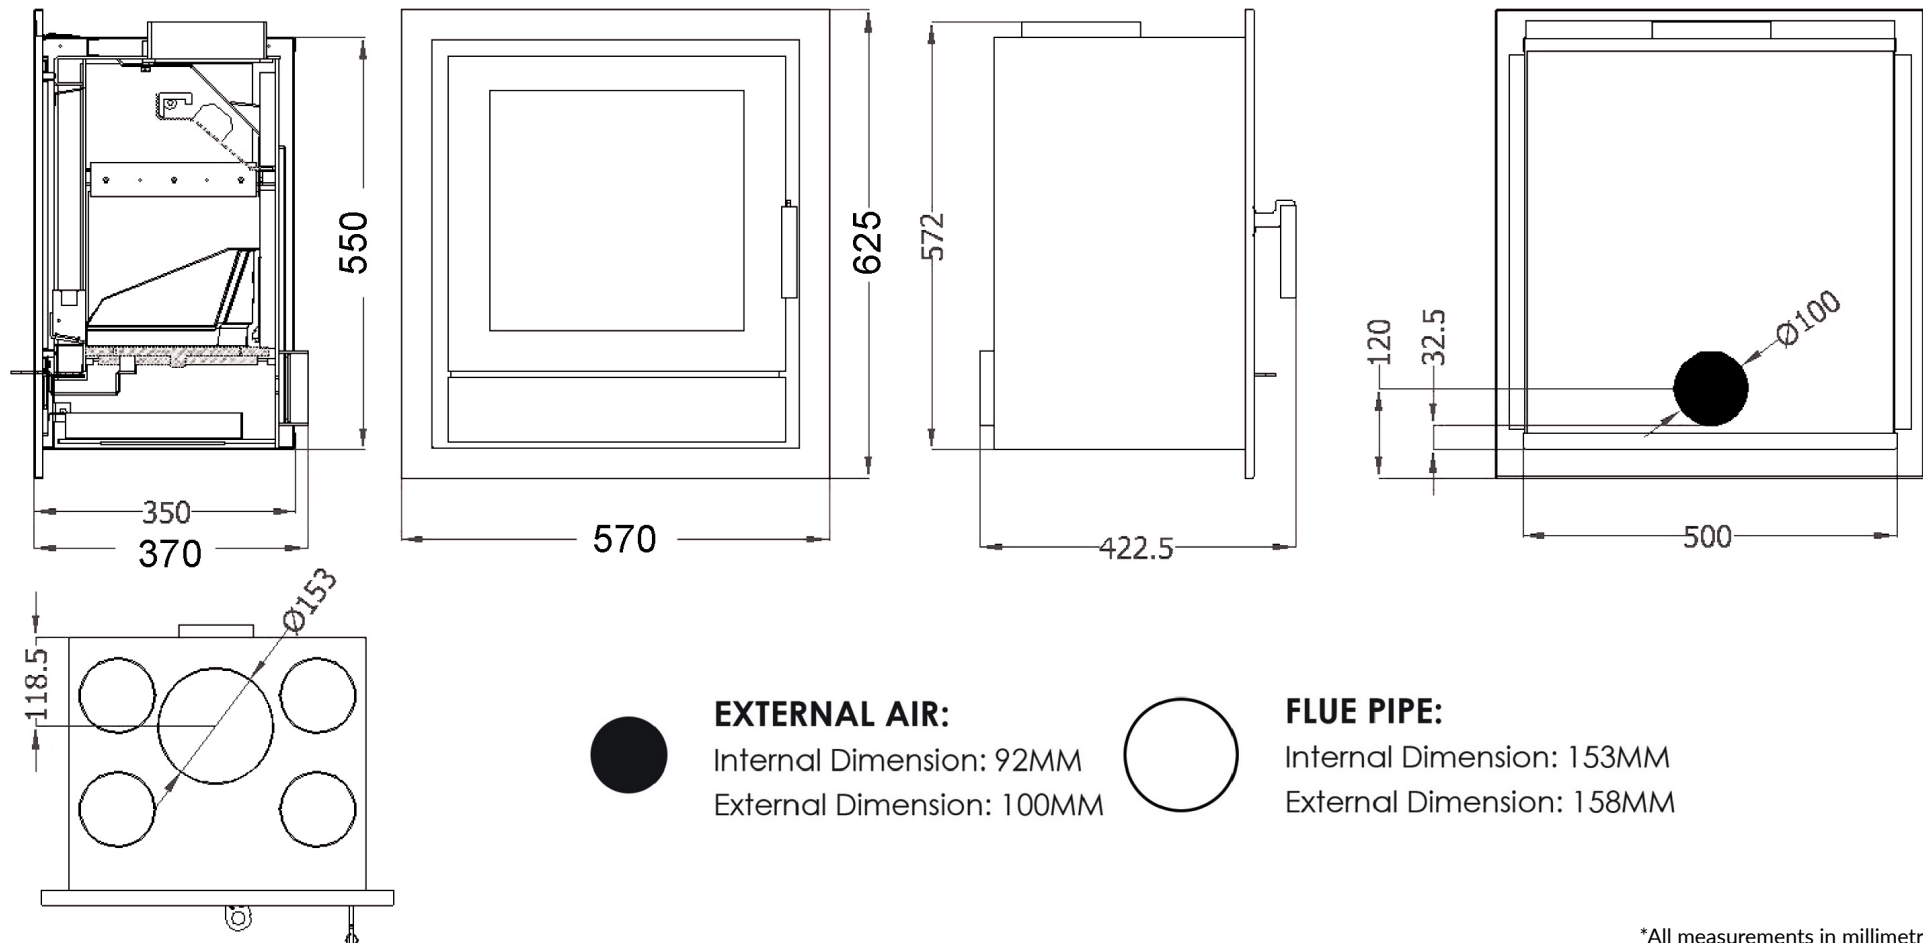

SEVILLE 500 - CASSETTE - DIMENSIONS

*All measurements in millimetres (MM)
All Dimensions are correct at time of publishing, but may be subject to slight change.
Please confirm exact dimensions before commencing installation works

HEIGHT: 625mm | WIDTH: 570mm | DEPTH: 370mm | FLUE SIZE: 153mm
BACK-BOX HEIGHT: 550mm | BACK-BOX WIDTH: 500mm