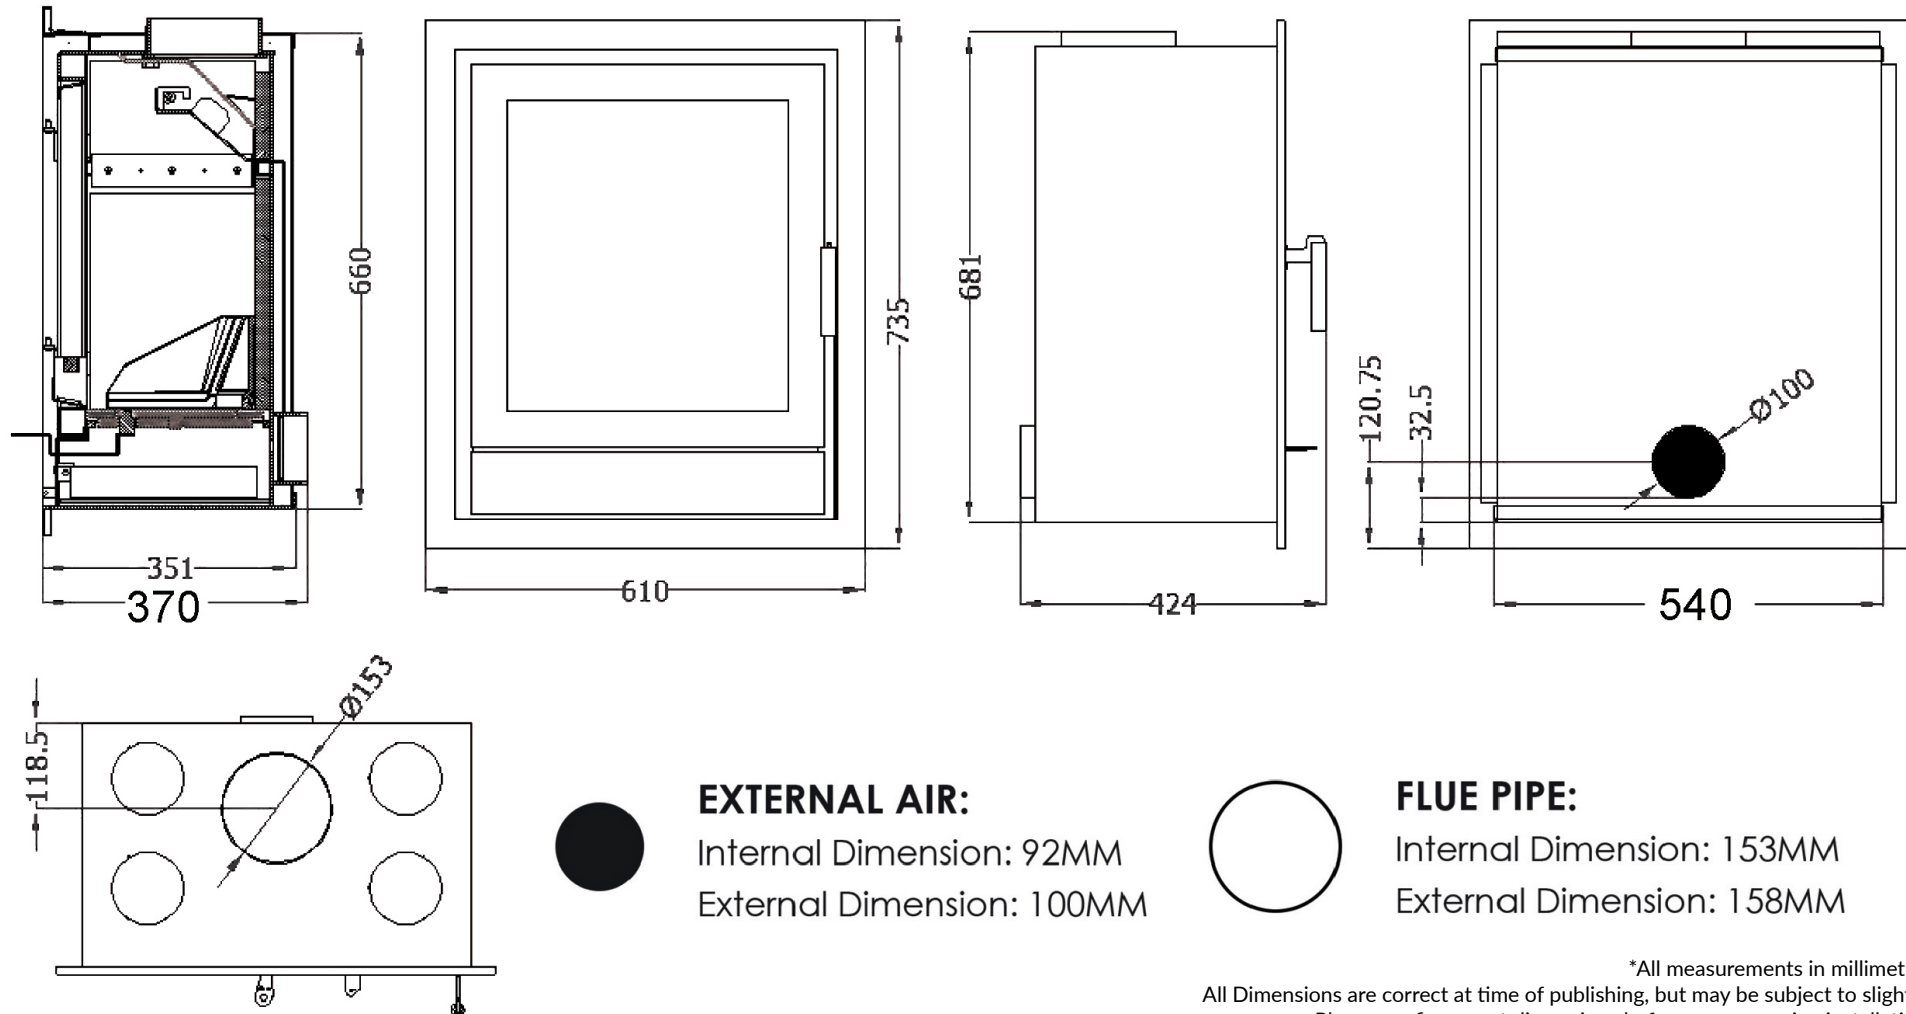

SEVILLE 55 - CASSETTE - DIMENSIONS

*All measurements in millimetres (MM)
All Dimensions are correct at time of publishing, but may be subject to slight change.
Please confirm exact dimensions before commencing installation works

HEIGHT: 735mm | WIDTH: 610mm | DEPTH: 370mm | FLUE SIZE: 153mm

BACK-BOX HEIGHT: 660mm | BACK-BOX WIDTH: 540mm