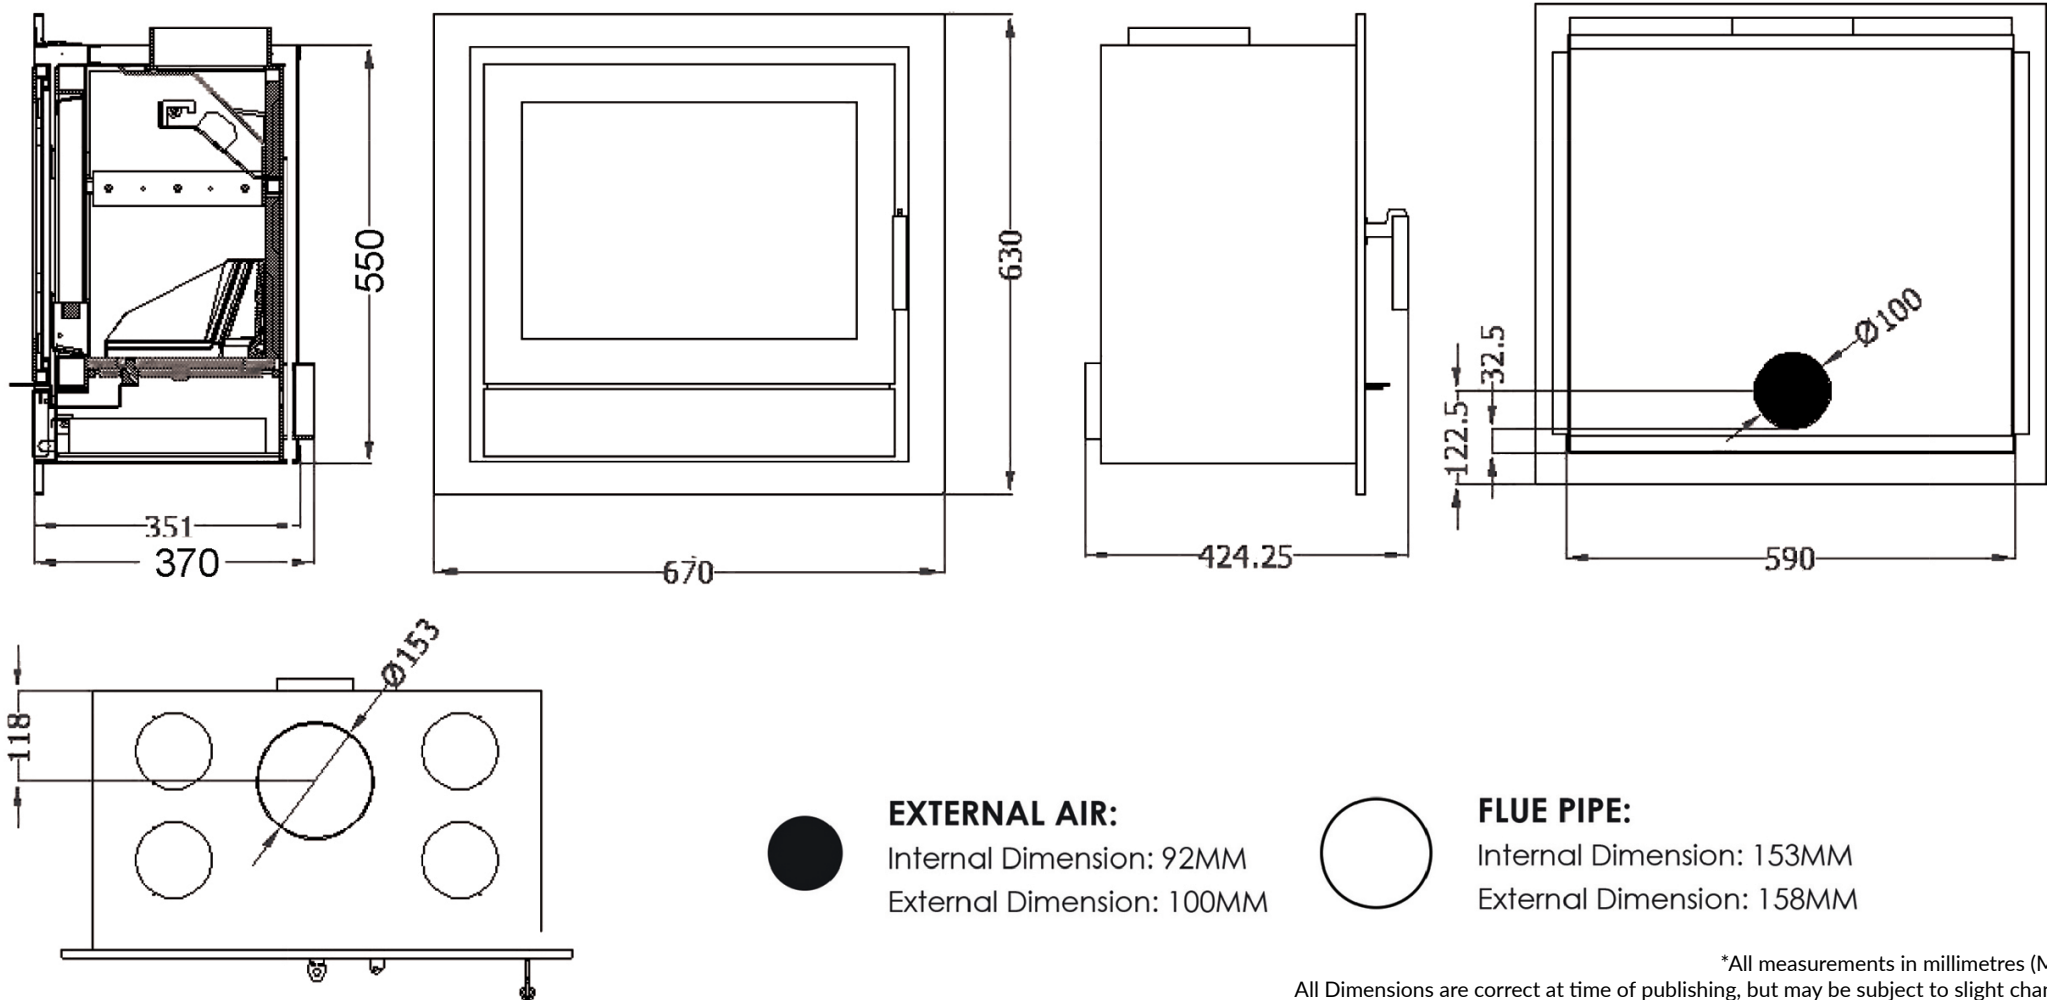

SEVILLE 600 - CASSETTE - DIMENSIONS

*All measurements in millimetres (MM)
All Dimensions are correct at time of publishing, but may be subject to slight change.
Please confirm exact dimensions before commencing installation works

HEIGHT: 630mm | WIDTH: 670mm | DEPTH: 370mm | FLUE SIZE: 153mm

BACK-BOX HEIGHT: 550mm | BACK-BOX WIDTH: 590mm