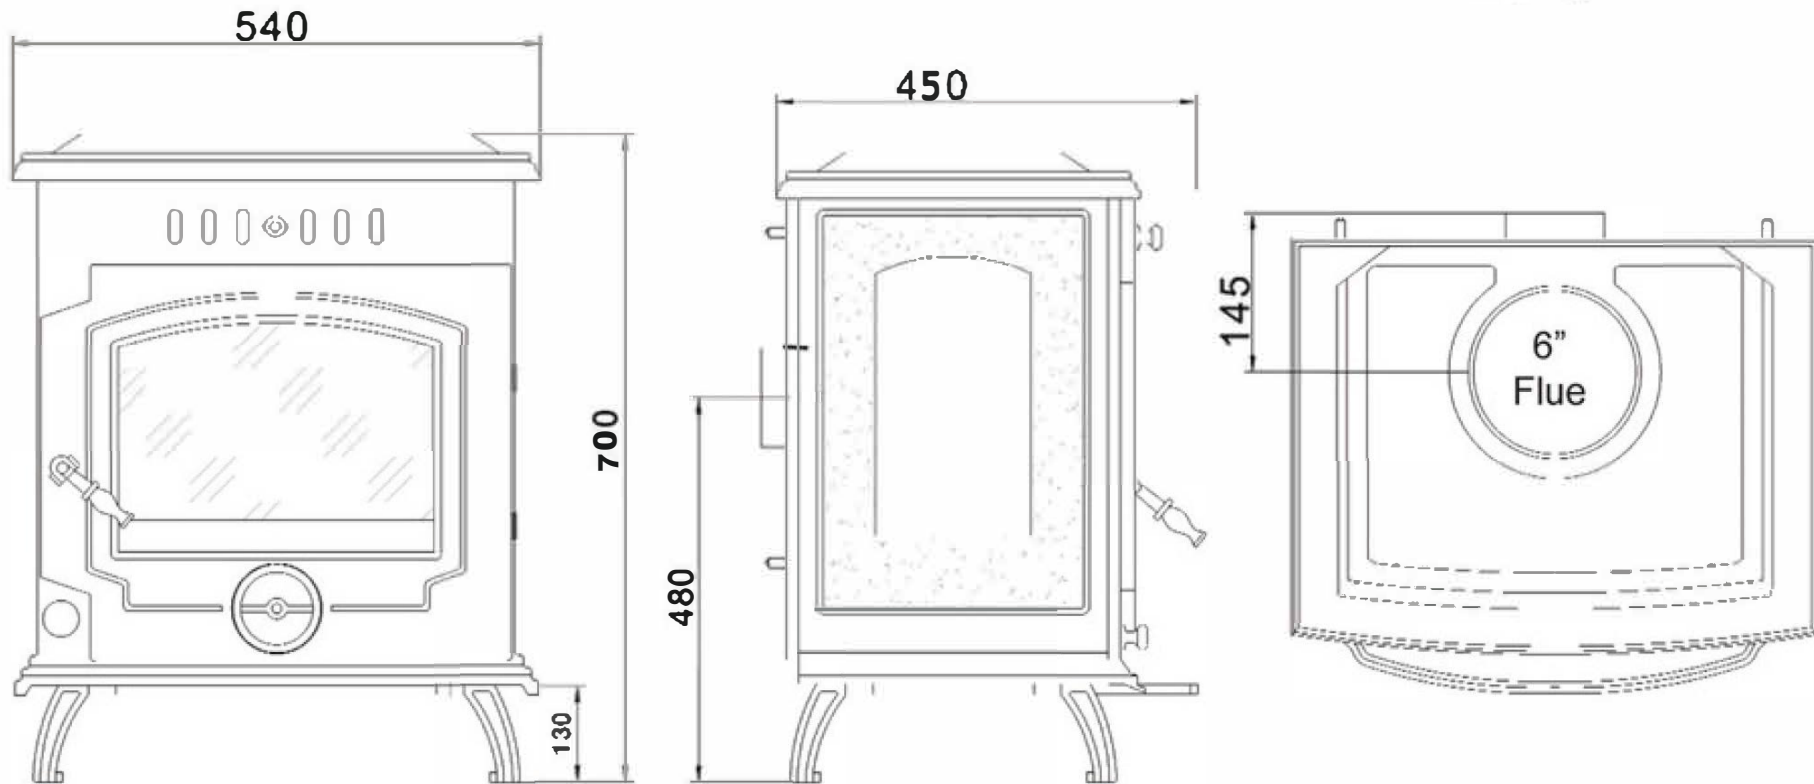

SKELLIG 8kW - DIMENSIONS

*All measurements in millimetres (MM)
All Dimensions are correct at time of publishing, but may be subject to slight change.
Please confirm exact dimensions before commencing installation works

HEIGHT: 700mm | WIDTH: 540mm | DEPTH: 450mm | FLUE SIZE: 153mm