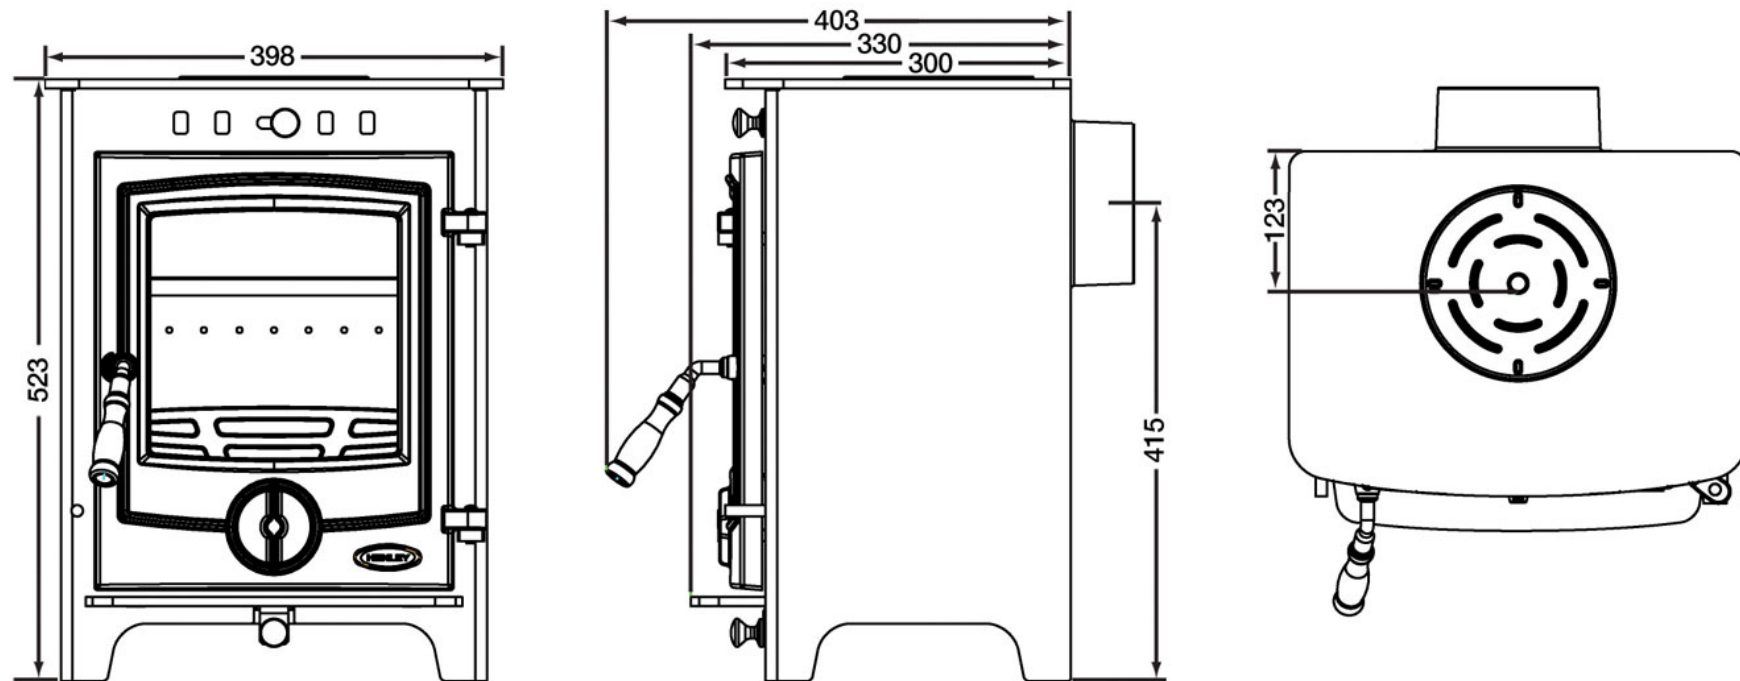

THAMES 4.5kW - DIMENSIONS

*All measurements in millimetres (MM)
All Dimensions are correct at time of publishing, but may be subject to slight change.
Please confirm exact dimensions before commencing installation works

HEIGHT: 523mm | WIDTH: 398mm | DEPTH: 300mm | FLUE SIZE: 125mm