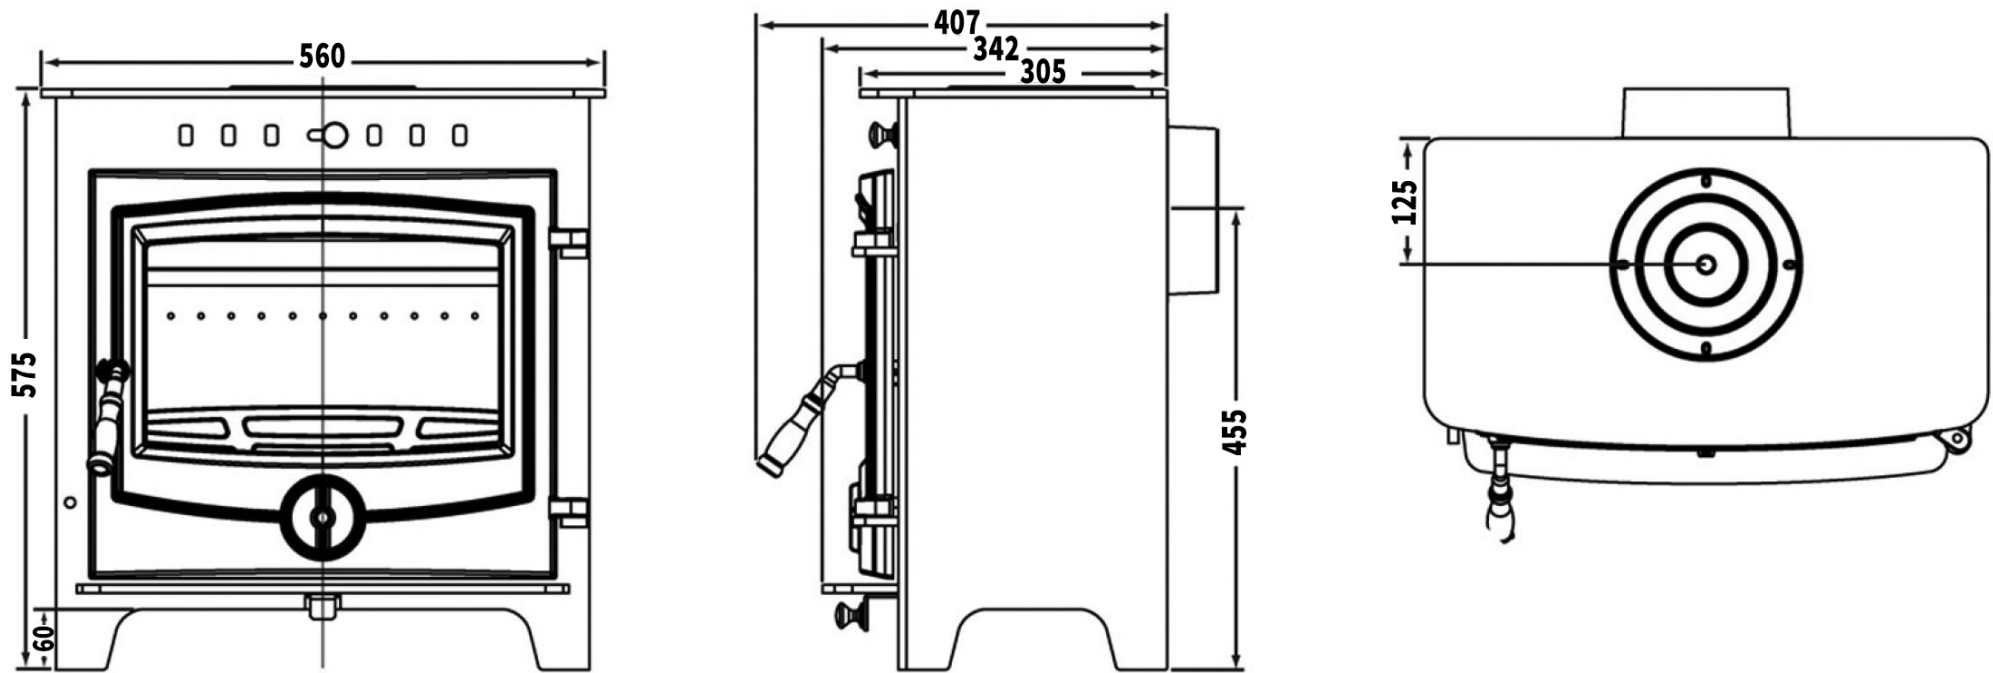

# THAMES 8kW - DIMENSIONS

\*All measurements in millimetres (MM)  
All Dimensions are correct at time of publishing, but may be subject to slight change.  
Please confirm exact dimensions before commencing installation works

HEIGHT: 575mm | WIDTH: 560mm | DEPTH: 305mm | FLUE SIZE: 153mm