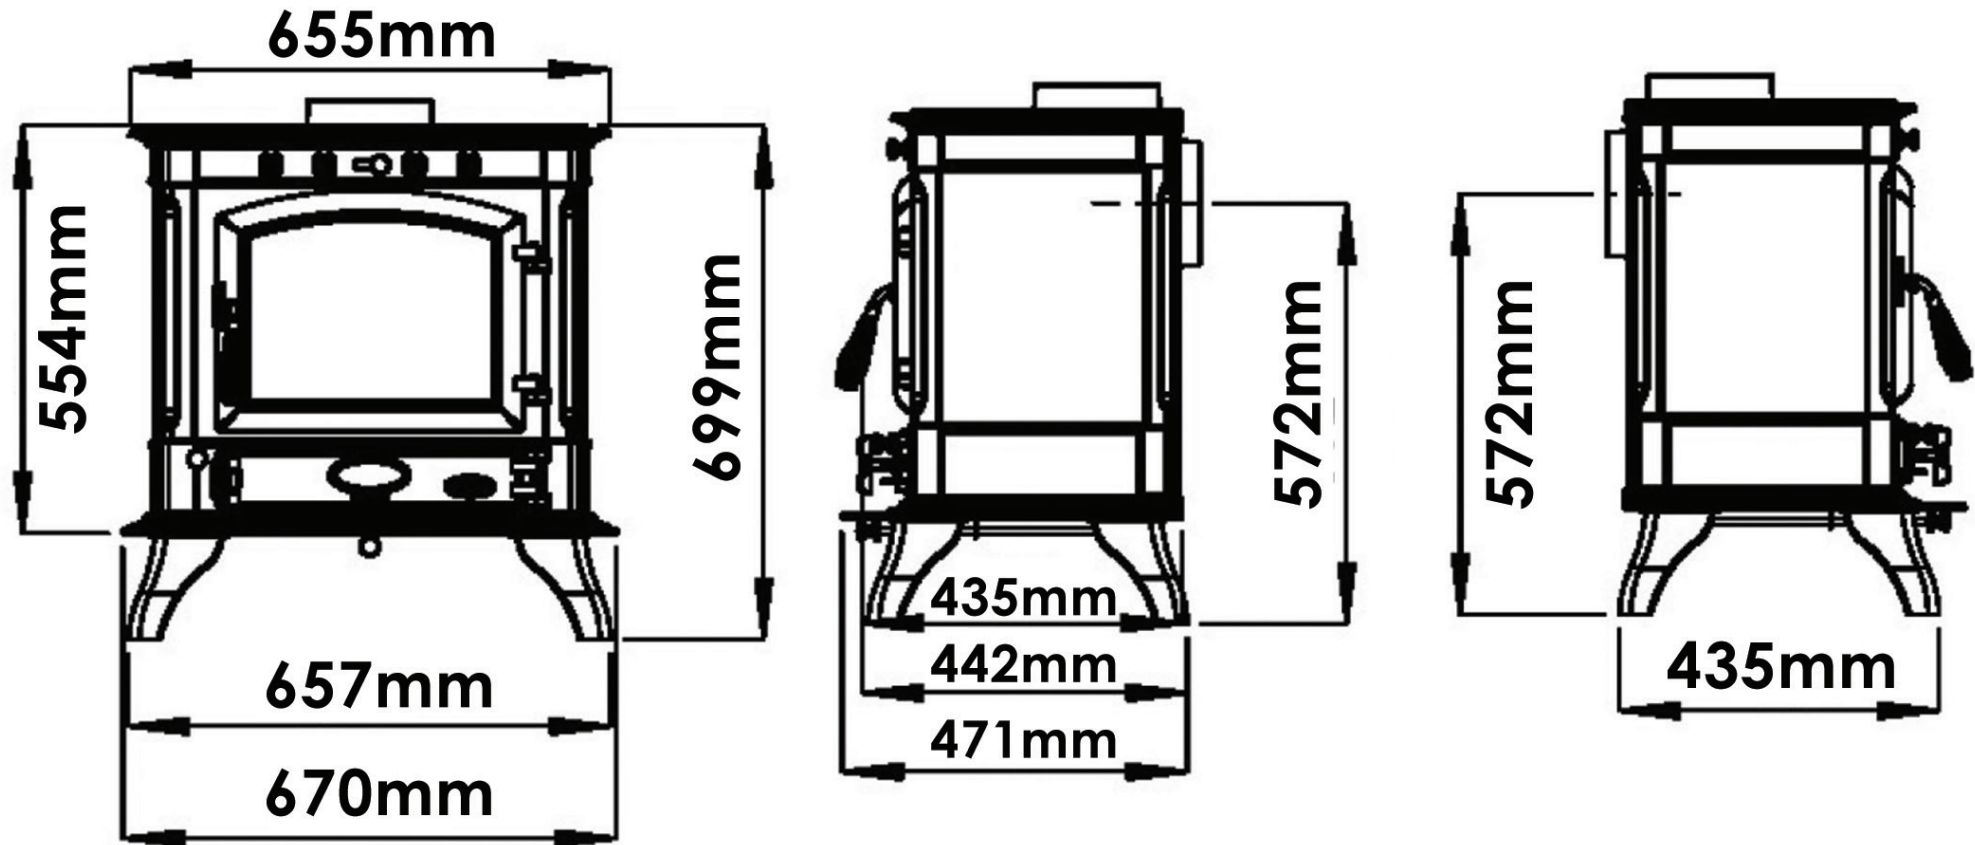

TULLAMORE 14kW - DIMENSIONS

*All measurements in millimetres (MM)
All Dimensions are correct at time of publishing, but may be subject to slight change.
Please confirm exact dimensions before commencing installation works

HEIGHT: 575mm | WIDTH: 670mm | DEPTH: 435mm | FLUE SIZE: 153mm