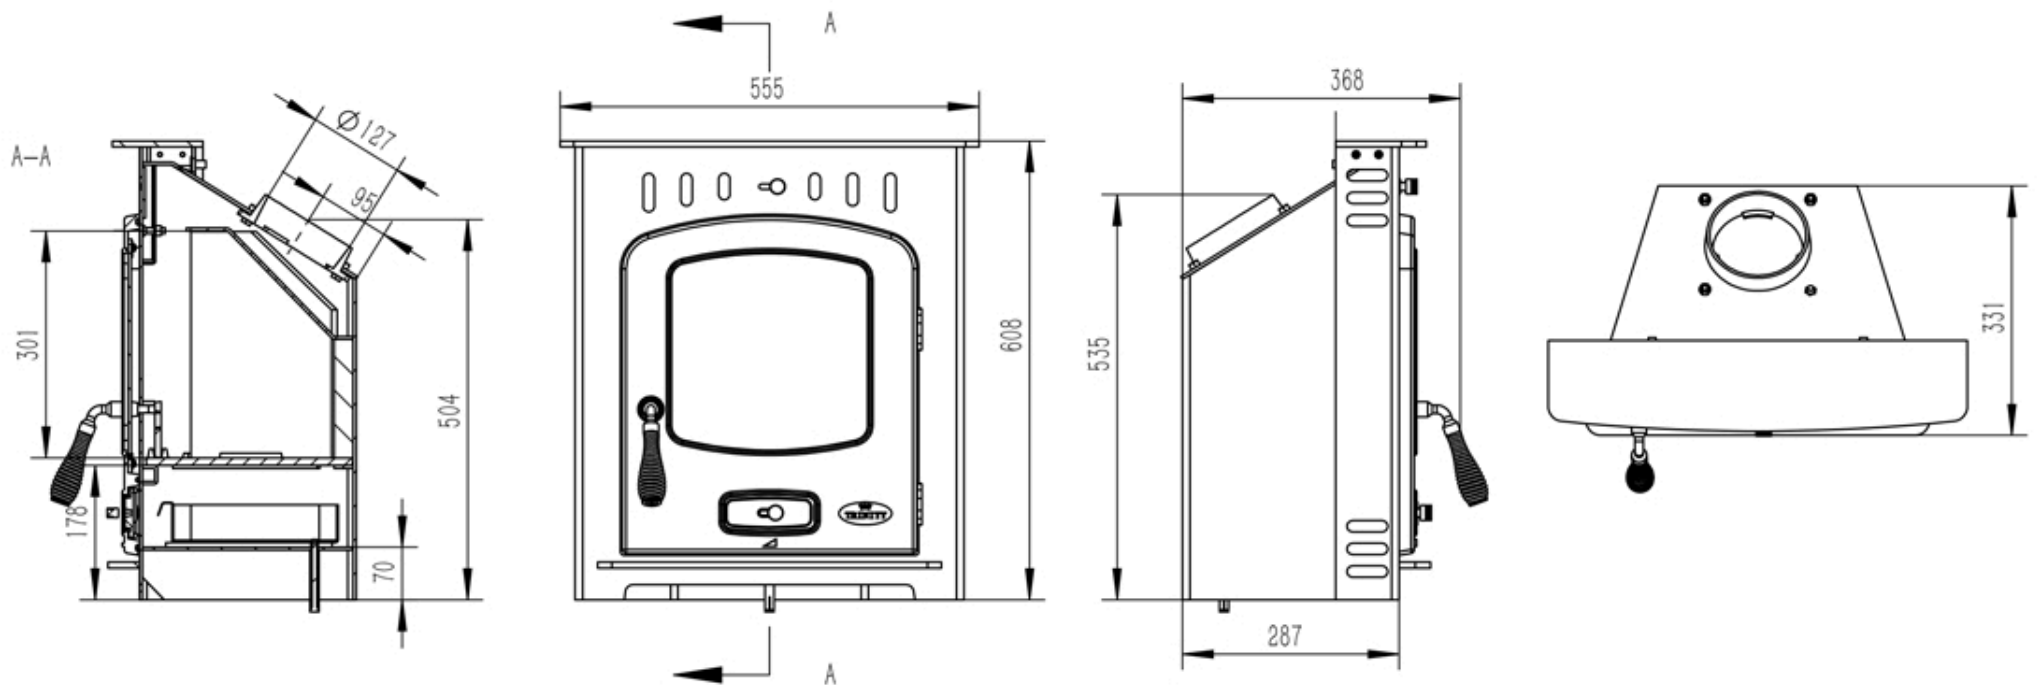

# WESTBURY 5kW - DIMENSIONS

\*All measurements in millimetres (MM)  
All Dimensions are correct at time of publishing, but may be subject to slight change.  
Please confirm exact dimensions before commencing installation works

HEIGHT: 608mm | WIDTH: 555mm | DEPTH: 331mm | FLUE SIZE: 127mm