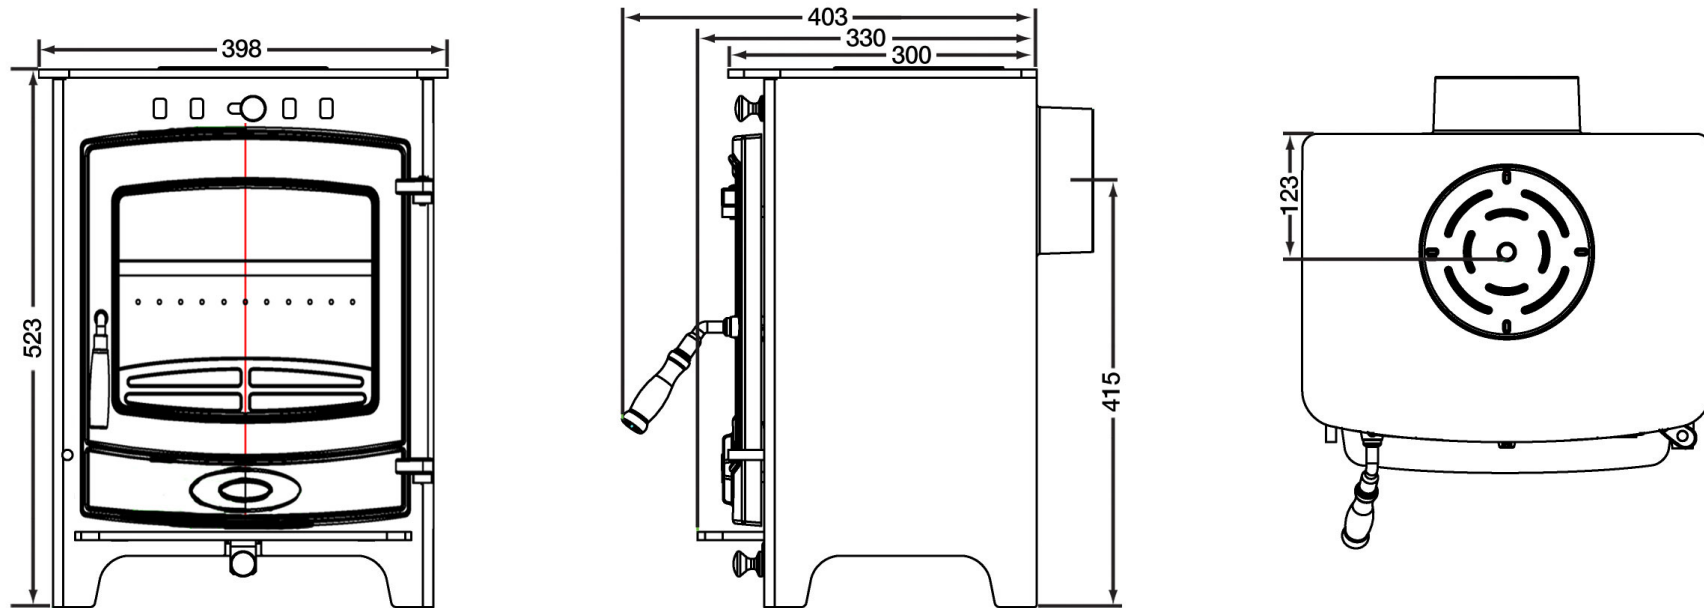

# YALE 5kW - DIMENSIONS

\*All measurements in millimetres (MM)  
All Dimensions are correct at time of publishing, but may be subject to slight change.  
Please confirm exact dimensions before commencing installation works

HEIGHT: 523mm | WIDTH: 398mm | DEPTH: 300mm | FLUE SIZE: 125mm