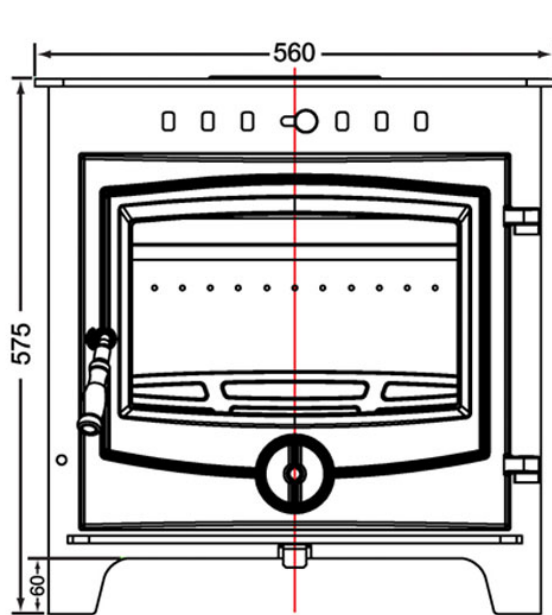

YALE 8kW - DIMENSIONS

*All measurements in millimetres (MM)
All Dimensions are correct at time of publishing, but may be subject to slight change.
Please confirm exact dimensions before commencing installation works

HEIGHT: 575mm | WIDTH: 560mm | DEPTH: 305mm | FLUE SIZE: 153mm