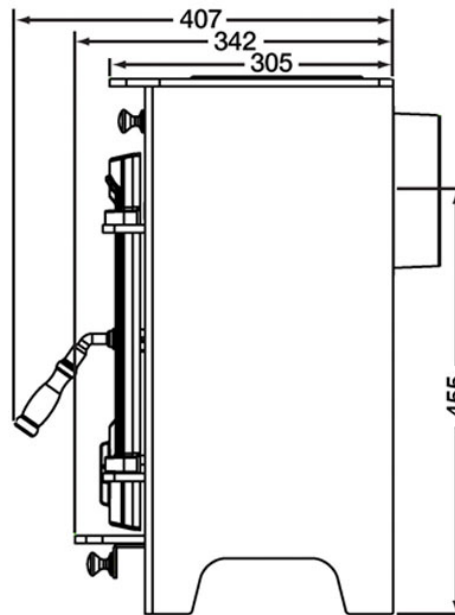

YALE 8kW - DIMENSIONS

*All measurements in millimetres (MM)
All Dimensions are correct at time of publishing, but may be subject to slight change.
Please confirm exact dimensions before commencing installation works

HEIGHT: 575mm | WIDTH: 560mm | DEPTH: 305mm | FLUE SIZE: 153mm