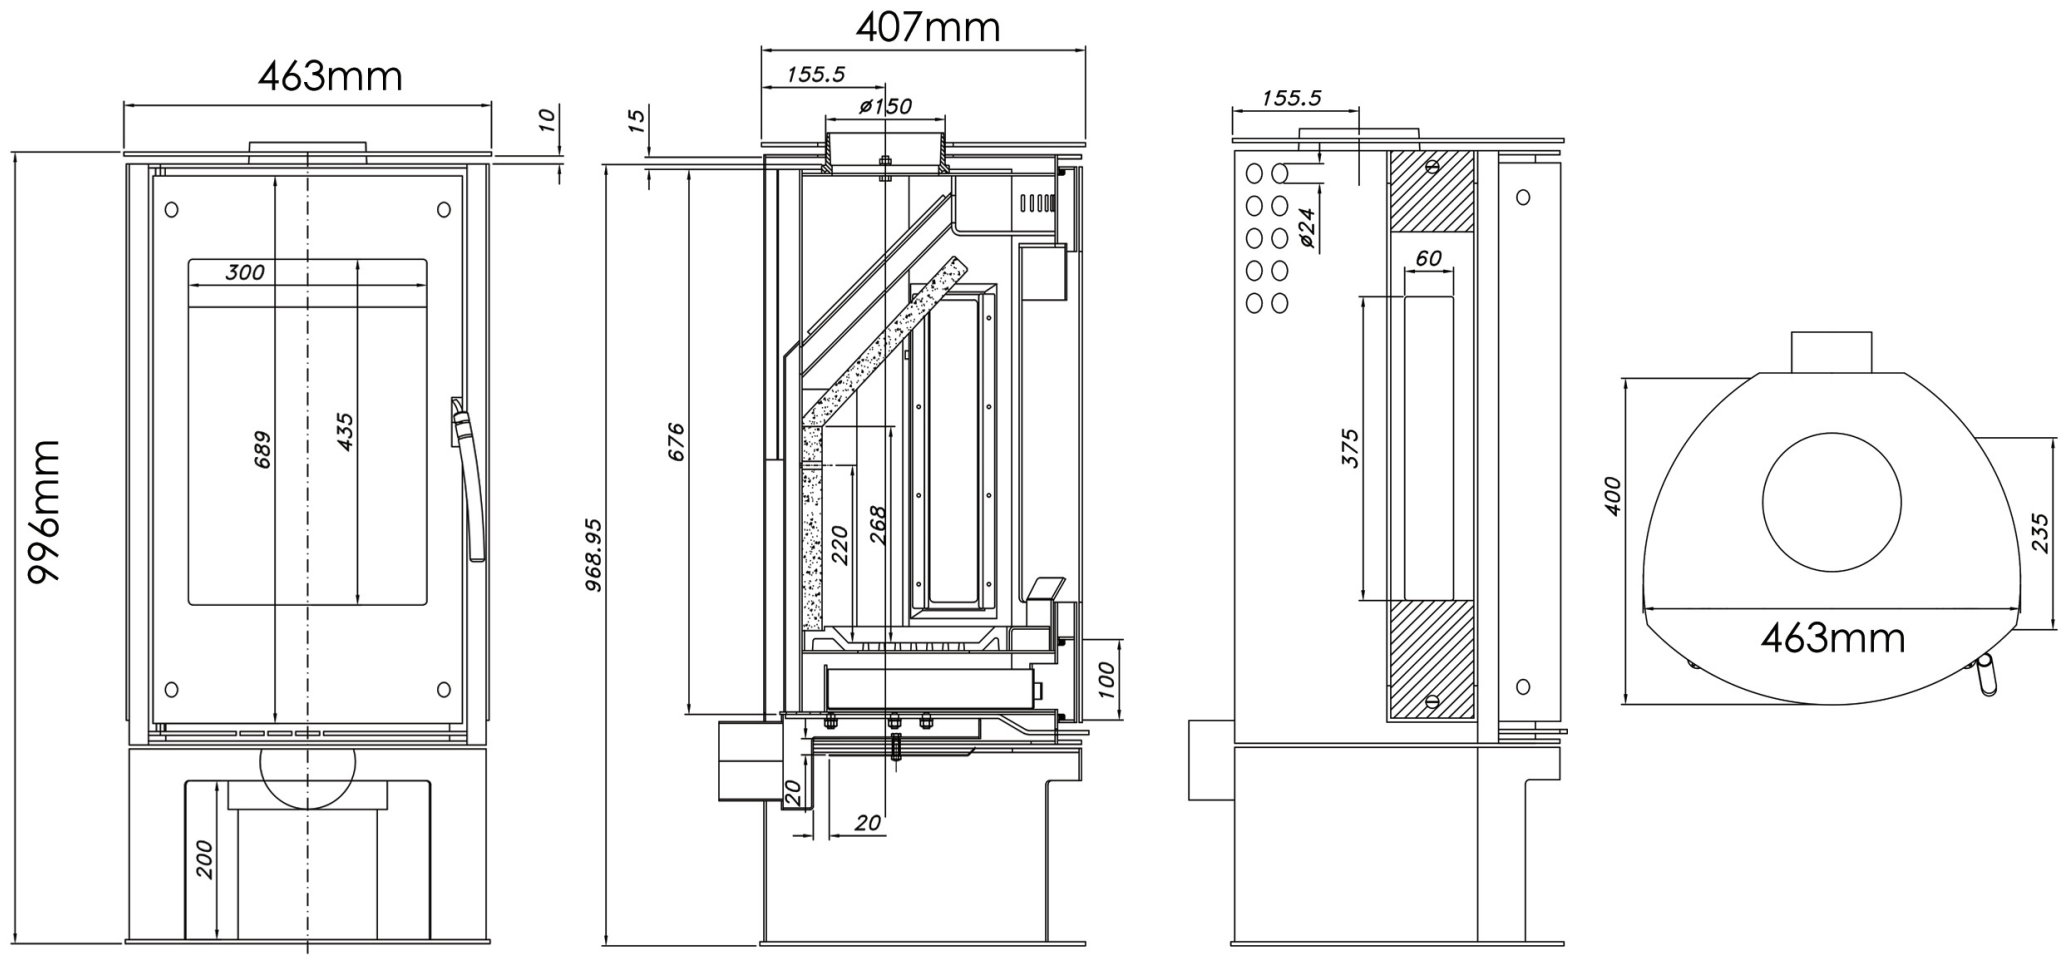

# ZANZIBAR 5kW - 3 SIDE GLASS - DIMENSIONS

\*All measurements in millimetres (MM)  
All Dimensions are correct at time of publishing, but may be subject to slight change.  
Please confirm exact dimensions before commencing installation works

HEIGHT: 996mm | WIDTH: 463mm | DEPTH: 407mm | FLUE SIZE: 153mm