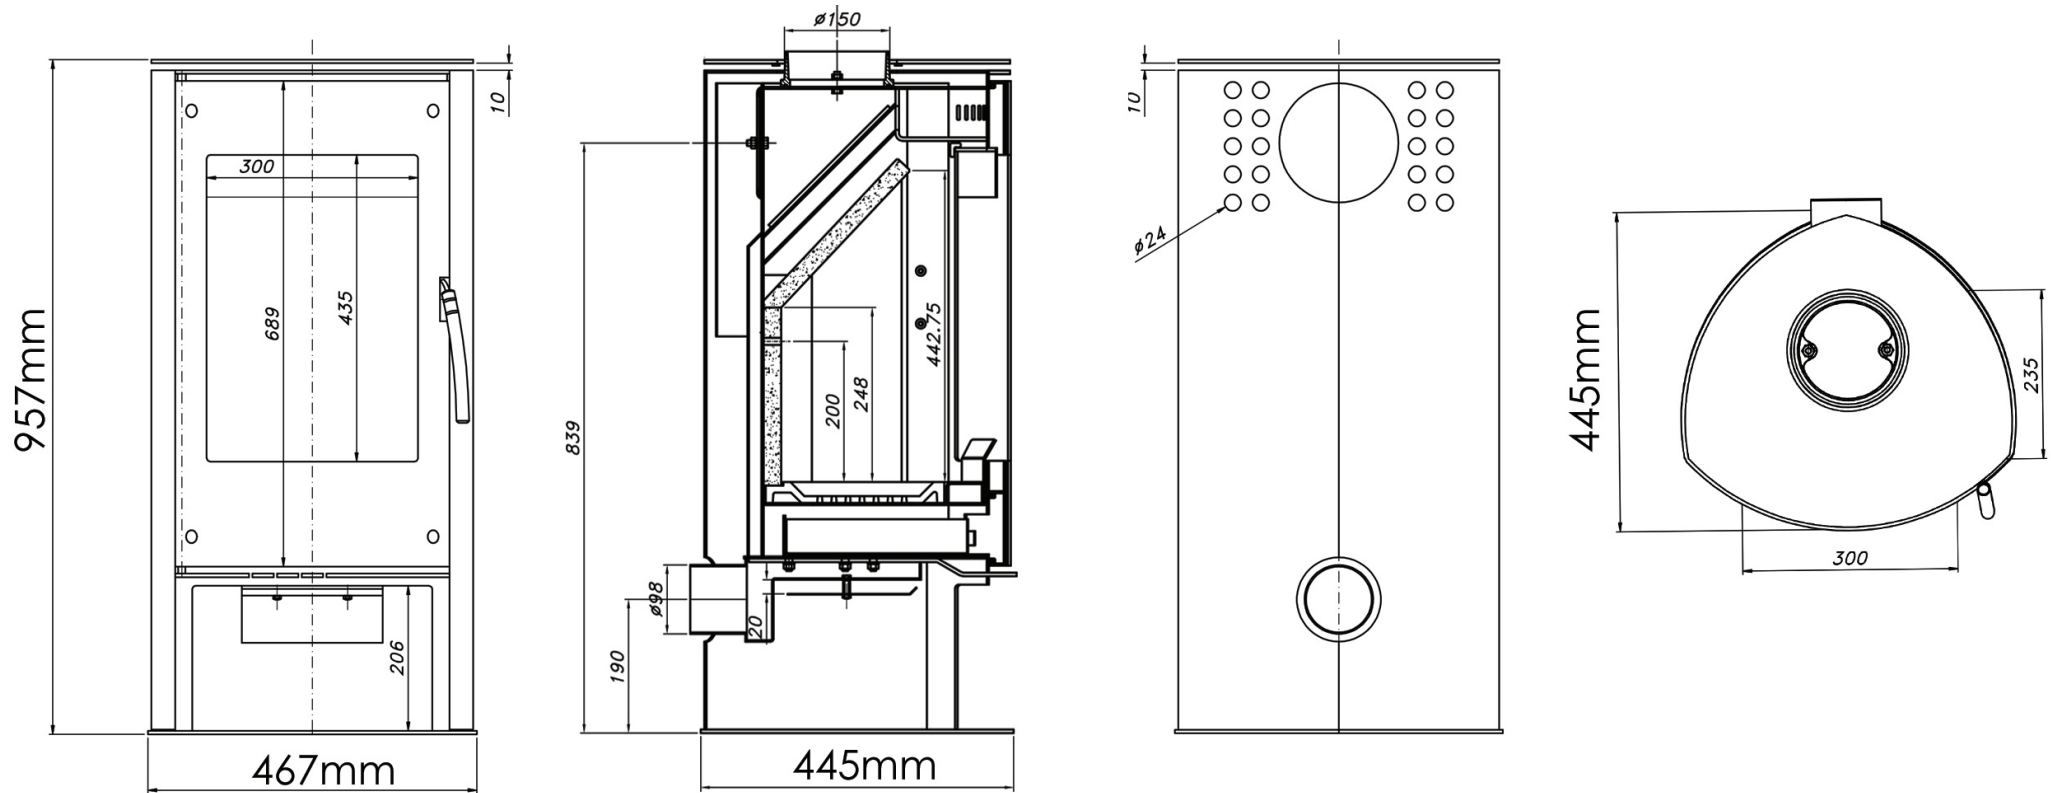

ZANZIBAR 5kW - BLACK GLASS - DIMENSIONS

*All measurements in millimetres (MM)
All Dimensions are correct at time of publishing, but may be subject to slight change.
Please confirm exact dimensions before commencing installation works

HEIGHT: 957mm | WIDTH: 467mm | DEPTH: 445mm | FLUE SIZE: 153mm