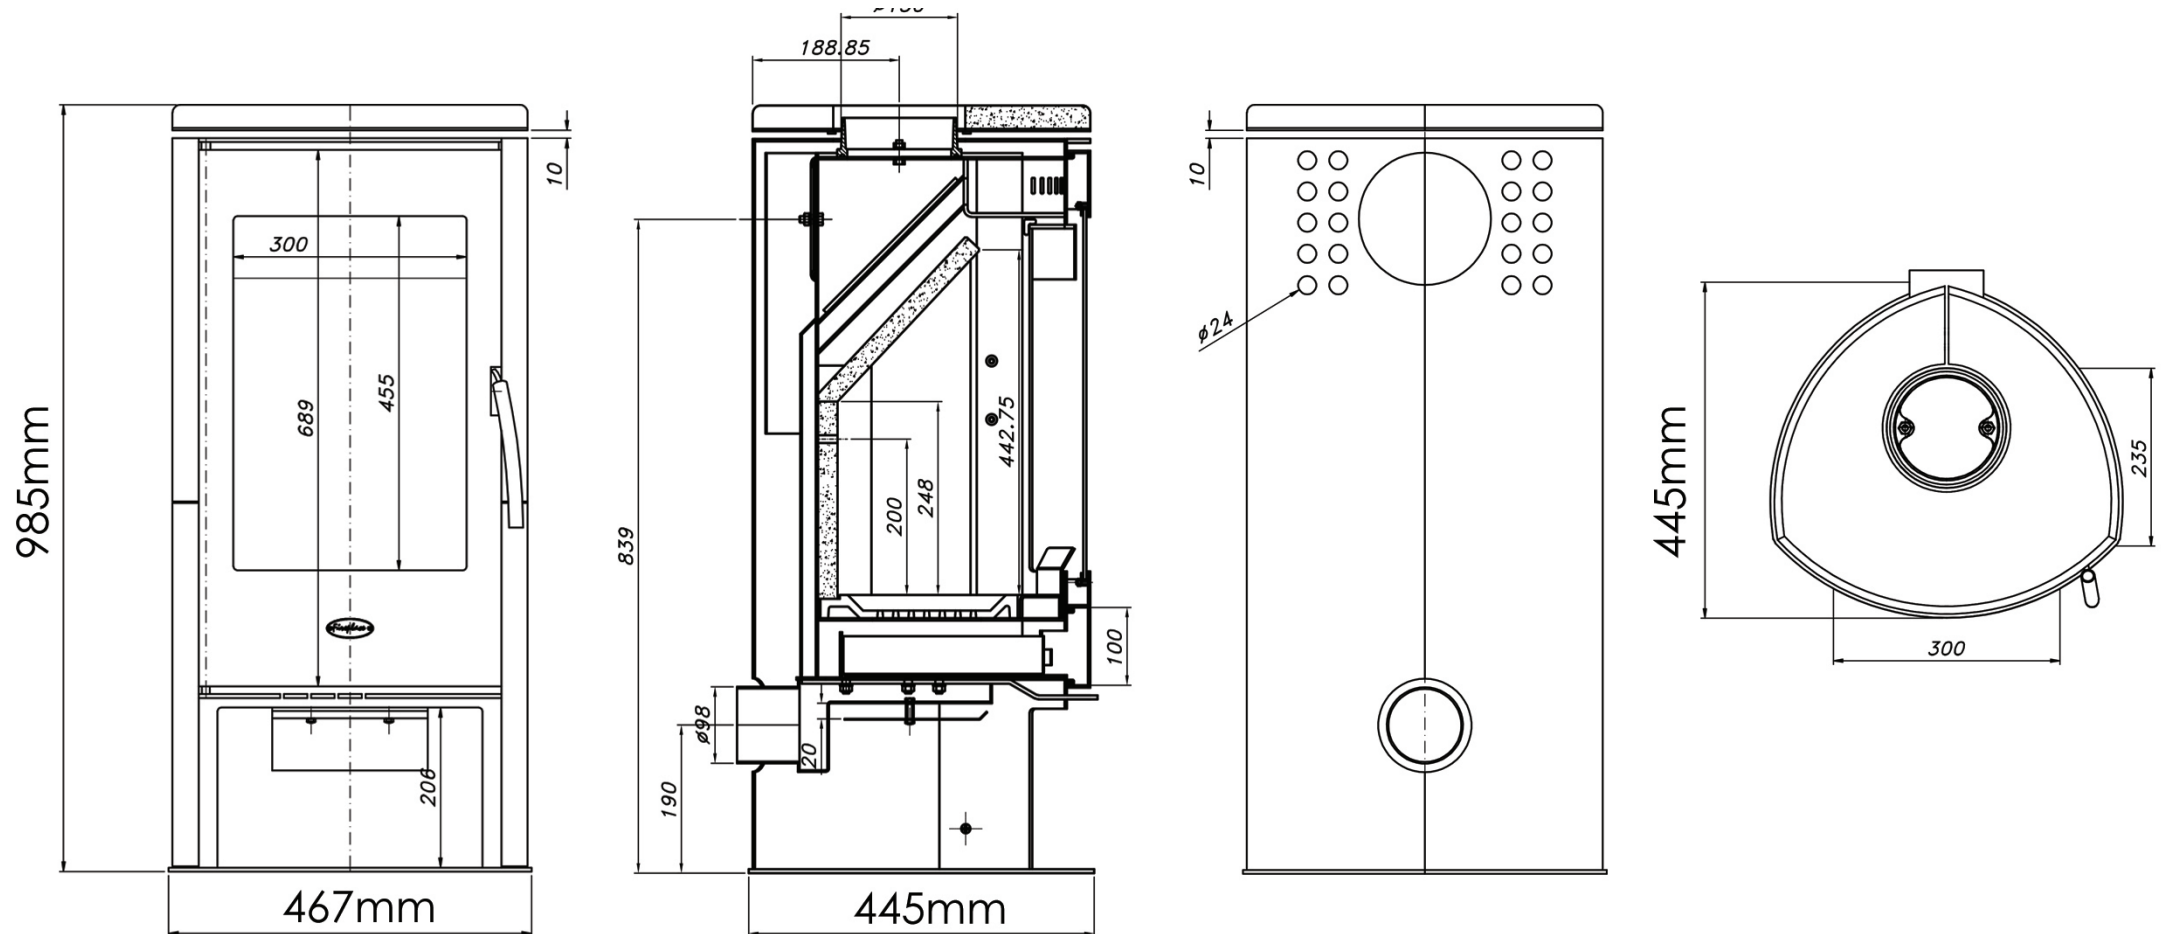

ZANZIBAR 5kW - SOAPSTONE - DIMENSIONS

*All measurements in millimetres (MM)
All Dimensions are correct at time of publishing, but may be subject to slight change.
Please confirm exact dimensions before commencing installation works

HEIGHT: 985mm | WIDTH: 467mm | DEPTH: 445mm | FLUE SIZE: 153mm