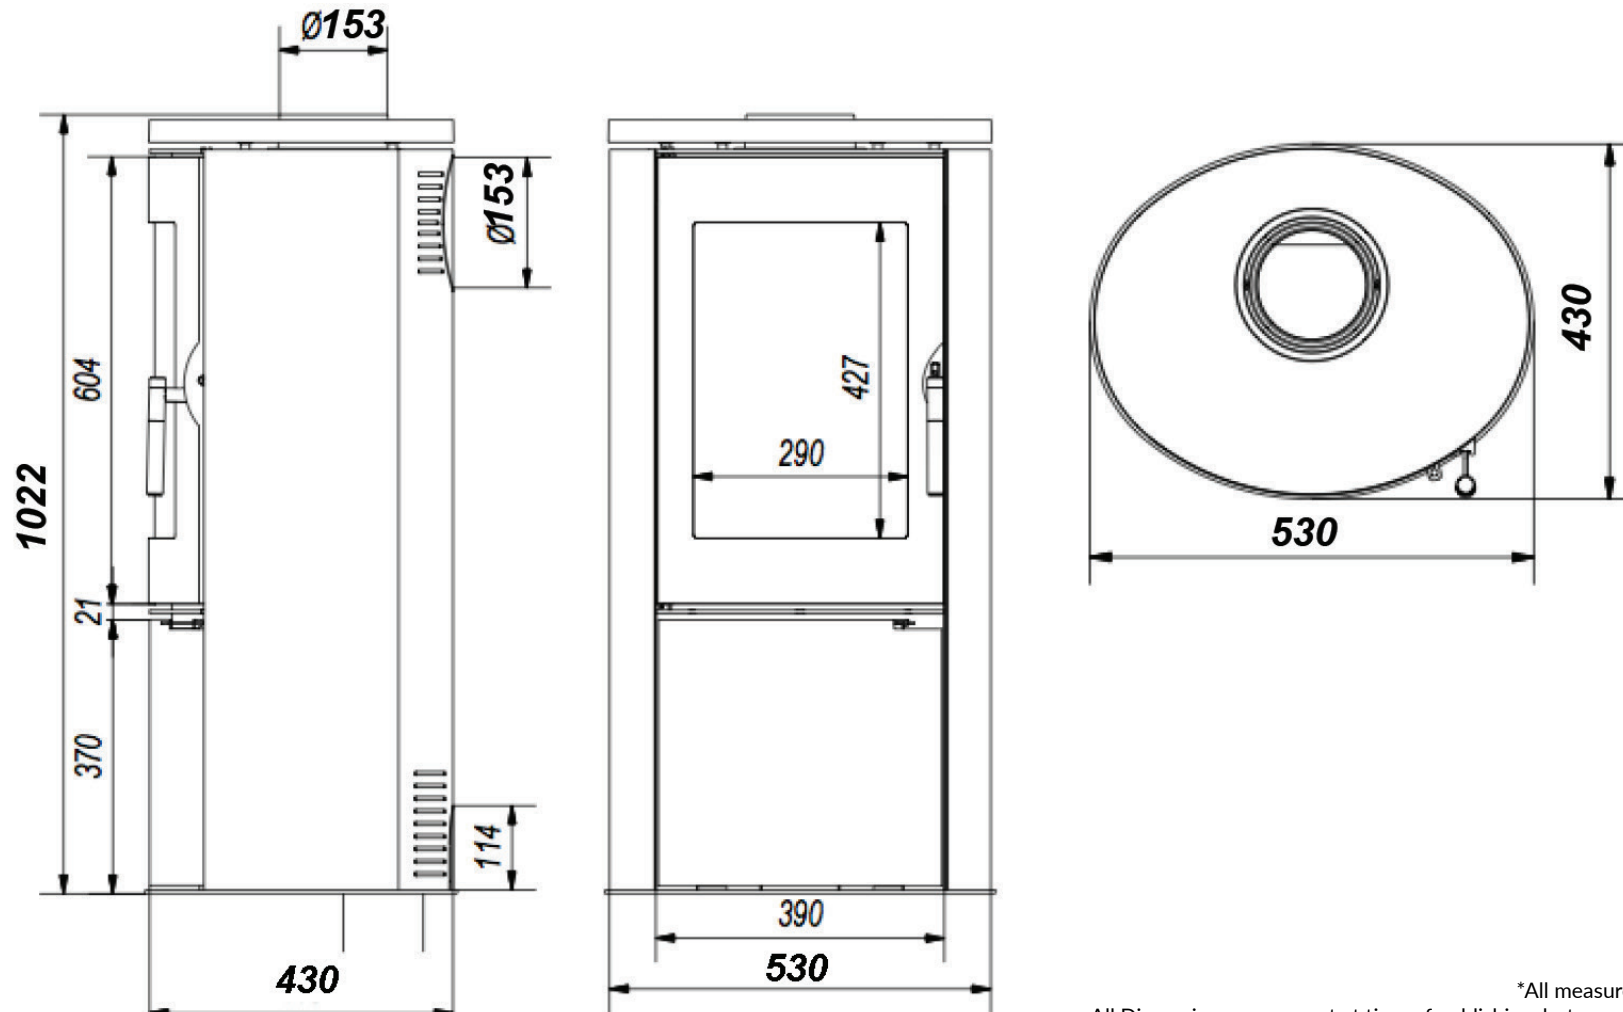

# ZURICH - FREESTANDING - DIMENSIONS

\*All measurements in millimetres (MM)  
All Dimensions are correct at time of publishing, but may be subject to slight change.  
Please confirm exact dimensions before commencing installation works

HEIGHT: 1022mm | WIDTH: 530mm | DEPTH: 430mm | FLUE SIZE: 153mm