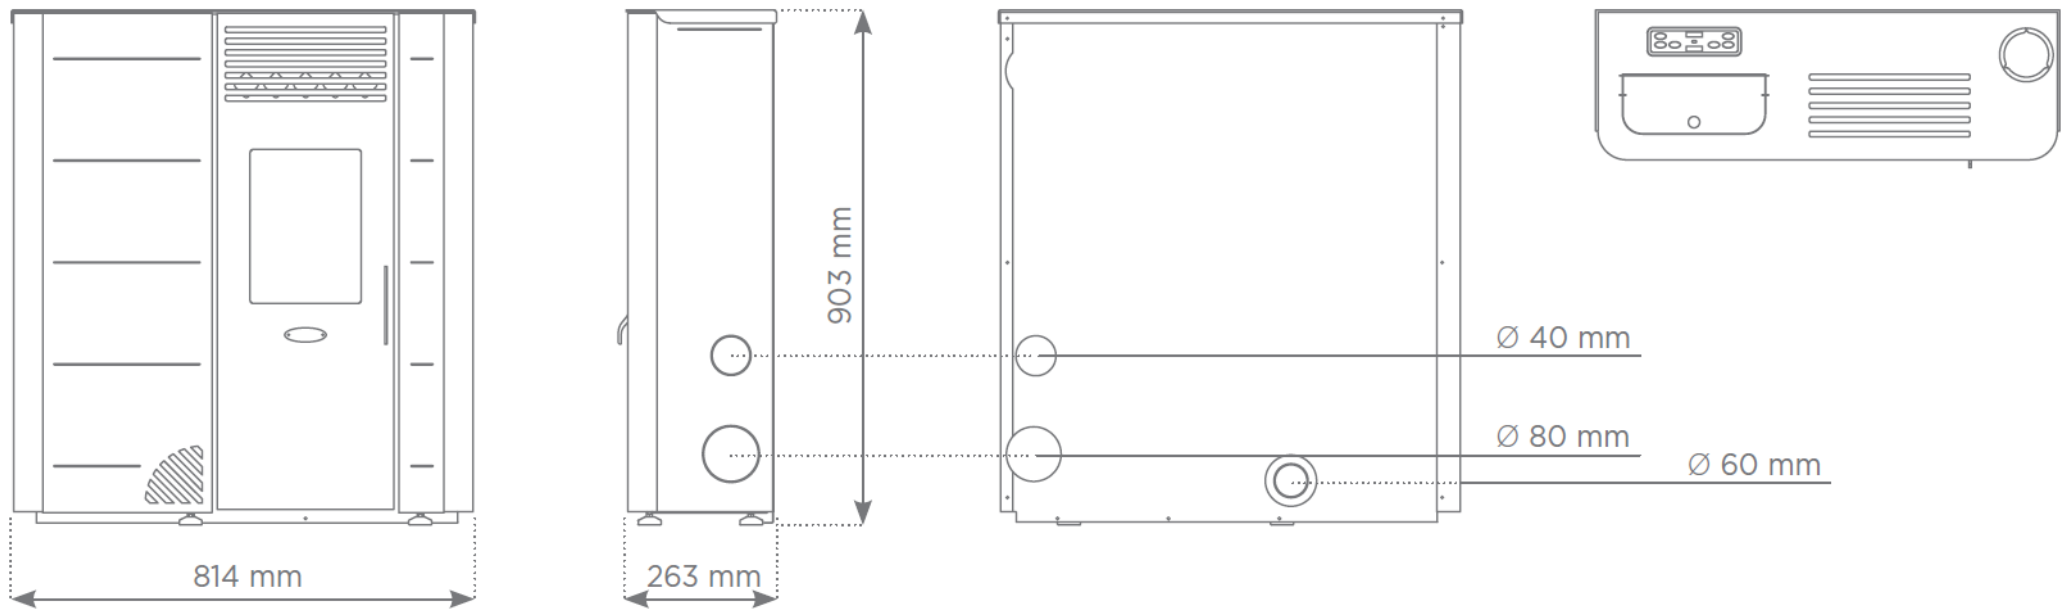

# BIO 90s - PELLET STOVE - DEMINSIONS

\*All measurements in millimetres (MM)  
All Dimensions are correct at time of publishing, but may be subject to slight change.  
Please confirm exact dimensions before commencing installation works

HEIGHT: 903mm | WIDTH: 814mm | DEPTH: 263mm