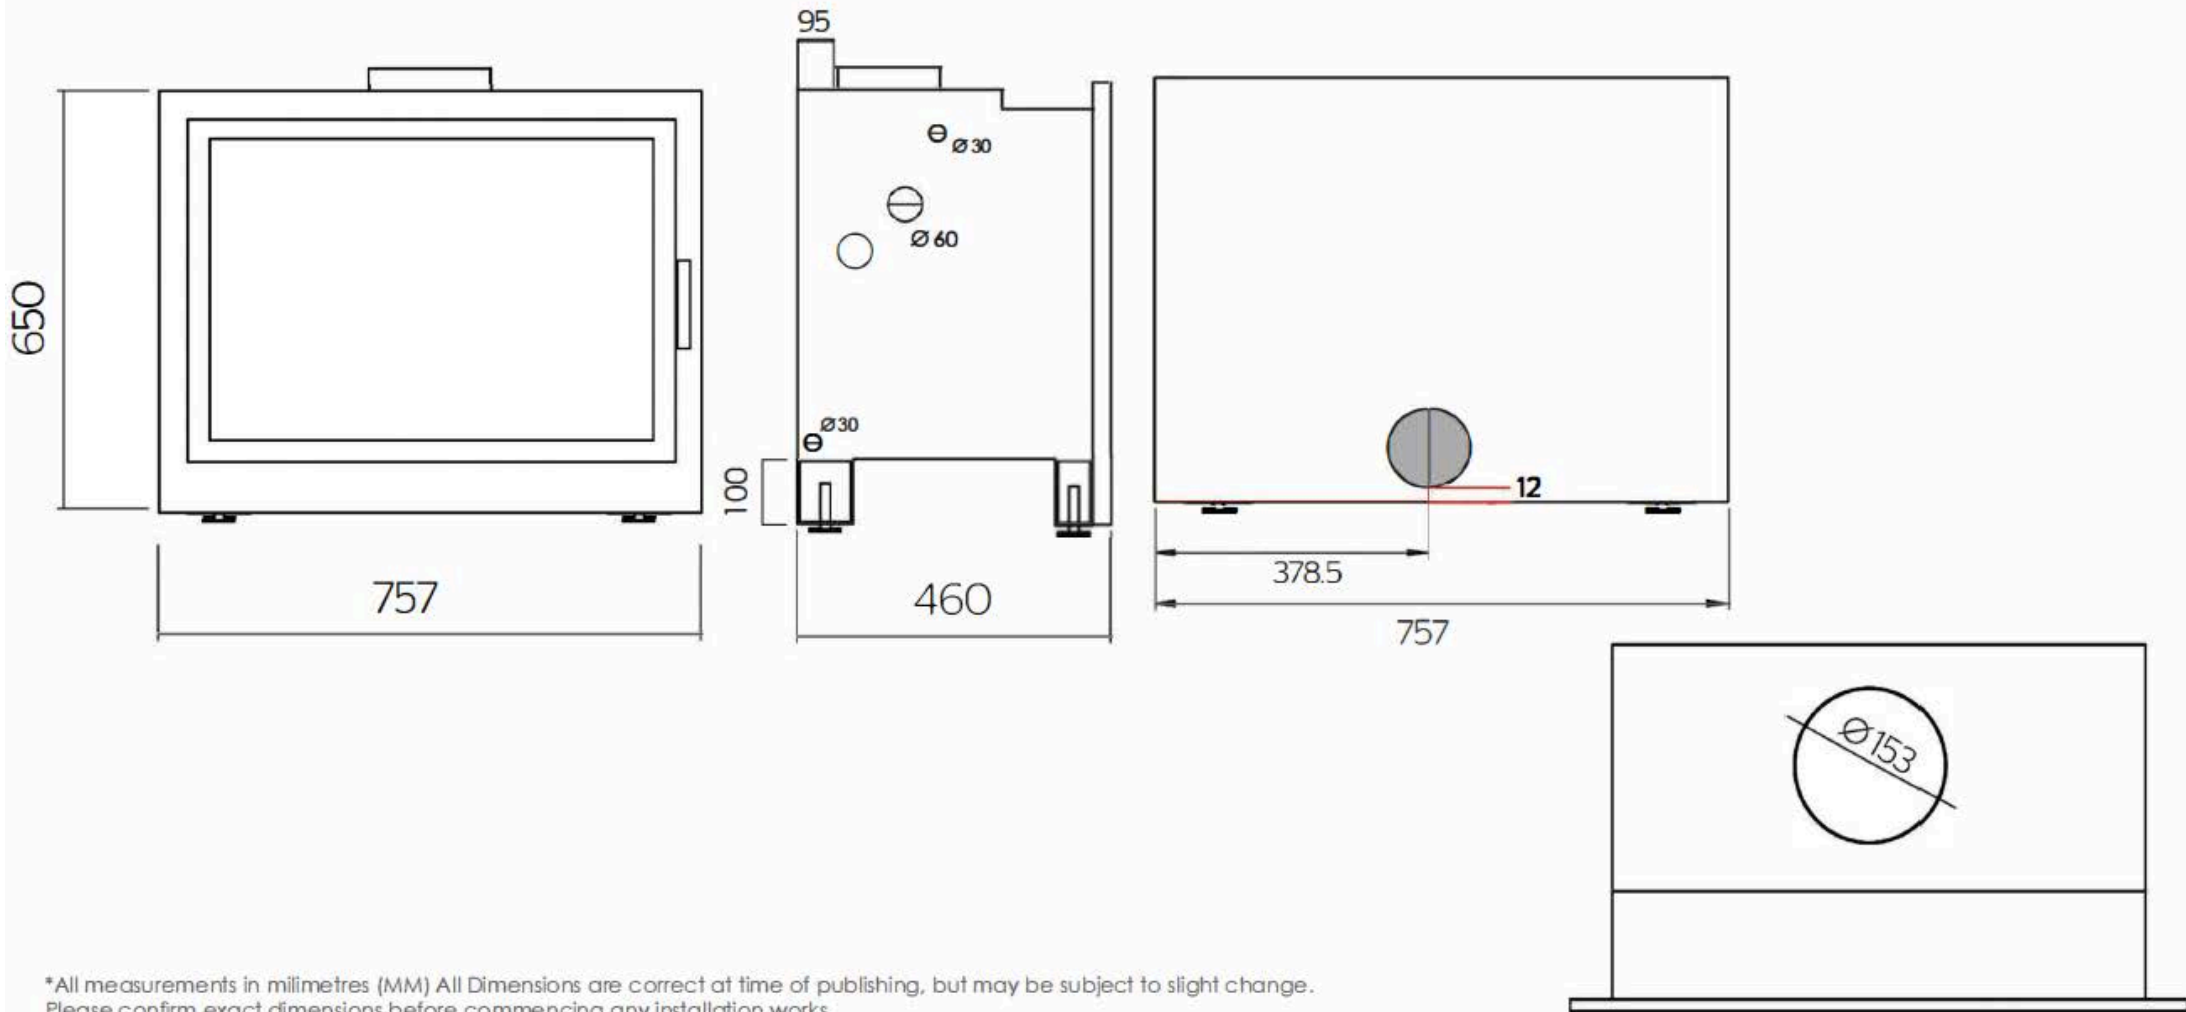

LISBON 700 16kW - BOILER - LOW TOP

HEIGHT: 650MM | WIDTH: 757MM | DEPTH: 460MM | FLUE SIZE: 153MM
BACK-BOX HEIGHT: 595MM | BACK-BOX WIDTH: 690MM