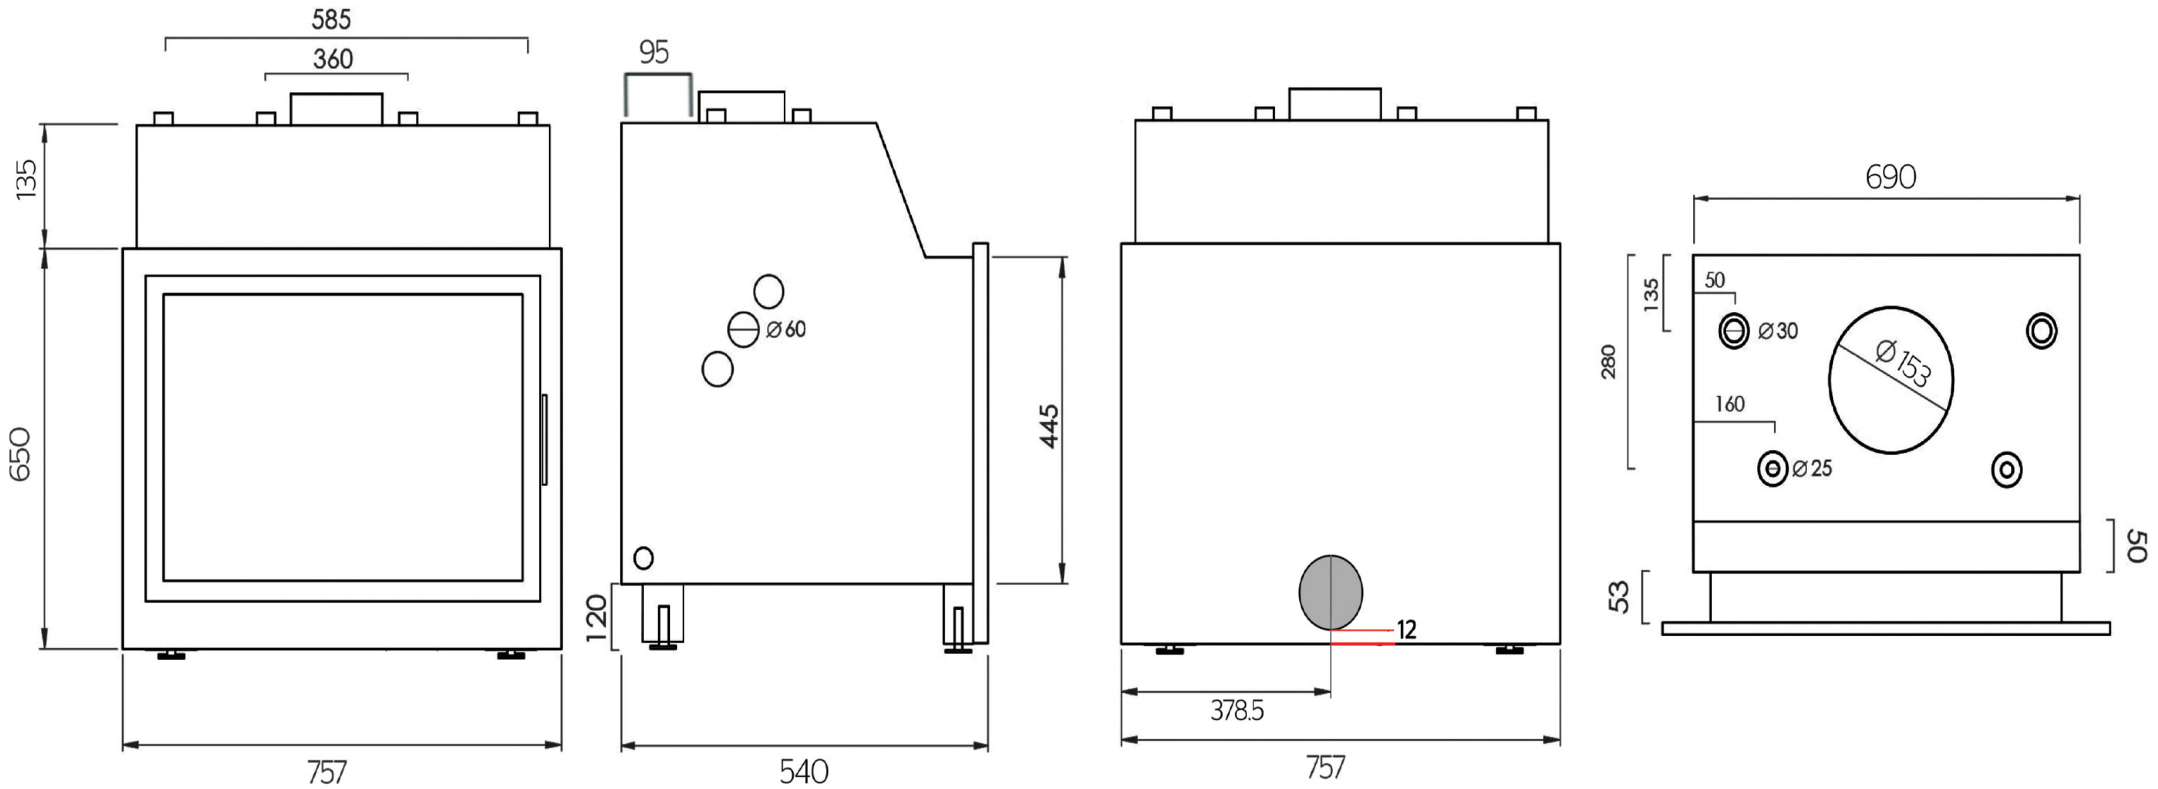

LISBON 700 21kW - BOILER - HIGH TOP

*All measurements in millimetres (MM) All Dimensions are correct at time of publishing, but may be subject to slight change.
Please confirm exact dimensions before commencing any installation works

HEIGHT: 650MM | WIDTH: 757MM | DEPTH: 540MM | FLUE SIZE: 153MM
BACK-BOX HEIGHT: 785MM | BACK-BOX WIDTH: 690MM